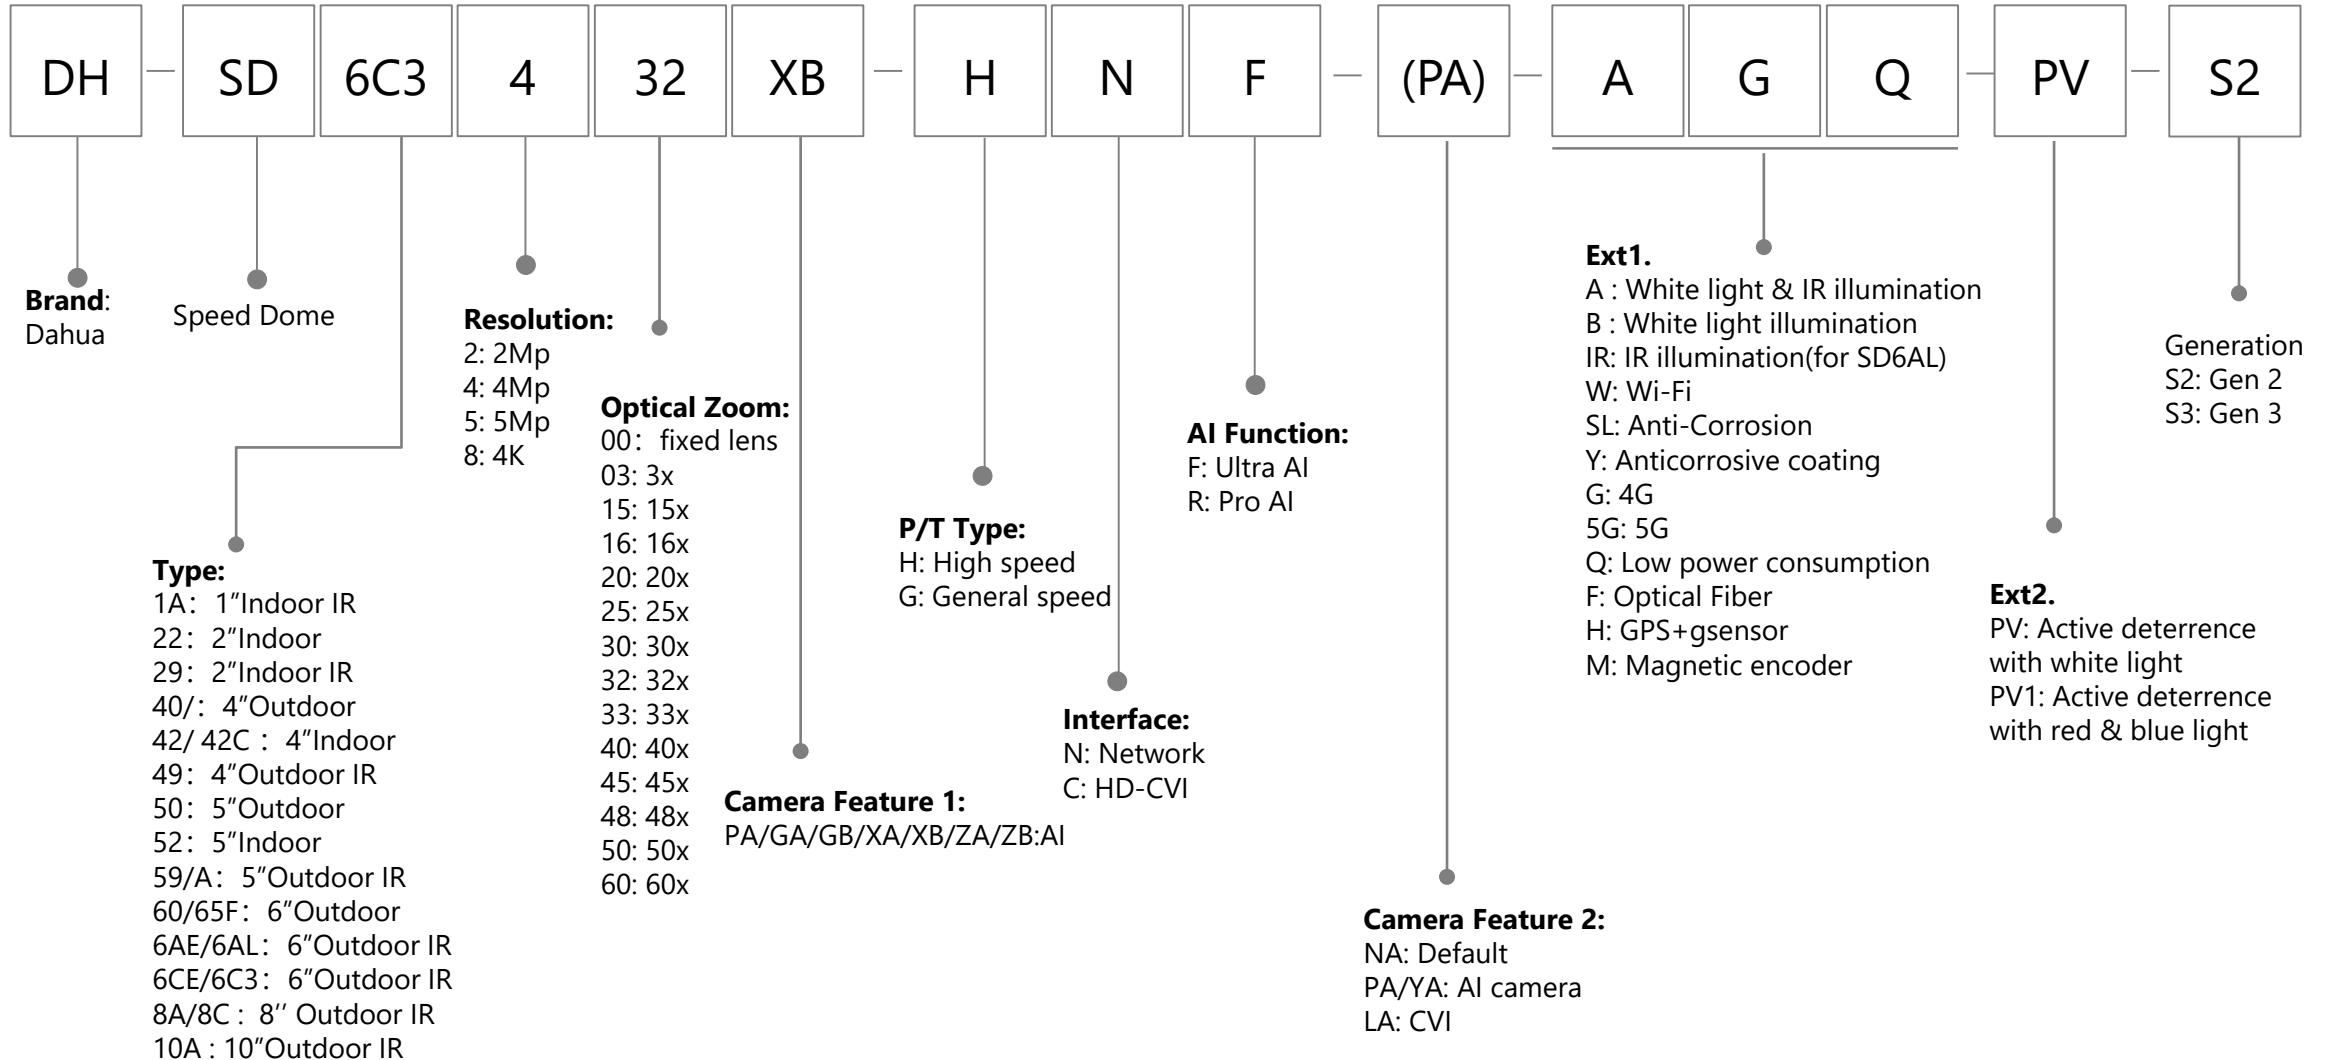

S2: Second generation
 Sn: Nth generation

Network Camera (Panoramic Series)

Network Camera (EZ-IP Series)

General NVR

IVSS

Consumer Camera

Speed Dome

Multi-sensor PTZ Camera

ECA Appearance
3A1: general
7A1:general

SDT Appearance

Resolution
2: 2Mp
4: 4Mp
5: 5Mp
8: 4K

Optical Zoom:
00: fixed lens
03: 3x
04: 4x
12: 12x
16: 16x
25: 25x
30: 30x
31: 31x
32: 32x
33: 33x
40: 40x
45: 45x
48: 48x
50: 50x
60: 60x