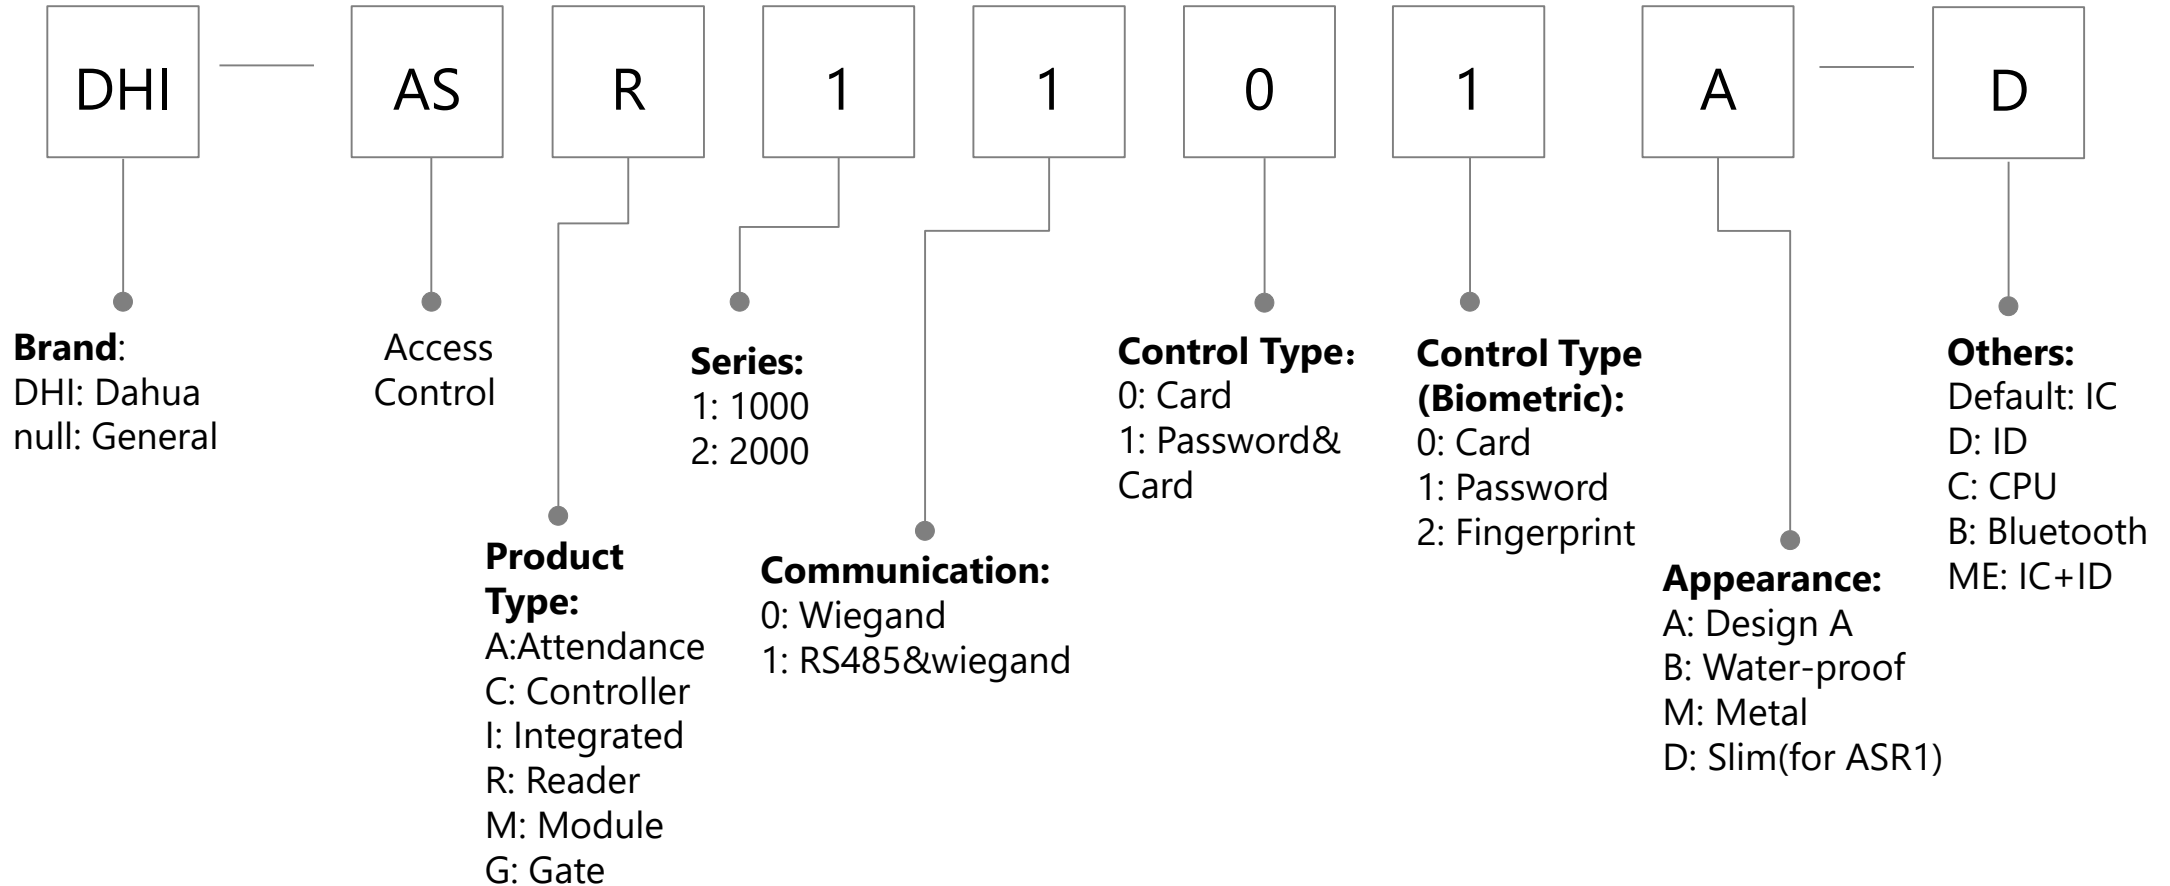

DSS Baseline

DSS: PMS

Switch

Wireless Bridge

—Only for V-Radio series wireless bridge

Video Intercom(Outdoor Station)

Notice: The naming rule is applicable to the products released after 2016

Video Intercom(Indoor Monitor)

Notice: The naming rule is applicable to the products released after 2016

Video Intercom(KIT)

Notice: The naming rule is applicable to the products released after 2019

Alarm (Controller)

Alarm (Keypad)

Alarm (Module)

Access Control (Integrated)

Access Control (Controller)

Access Control(Reader)

Access Control(Module)

Access Control (Attendance)

Access Control (Turnstile)