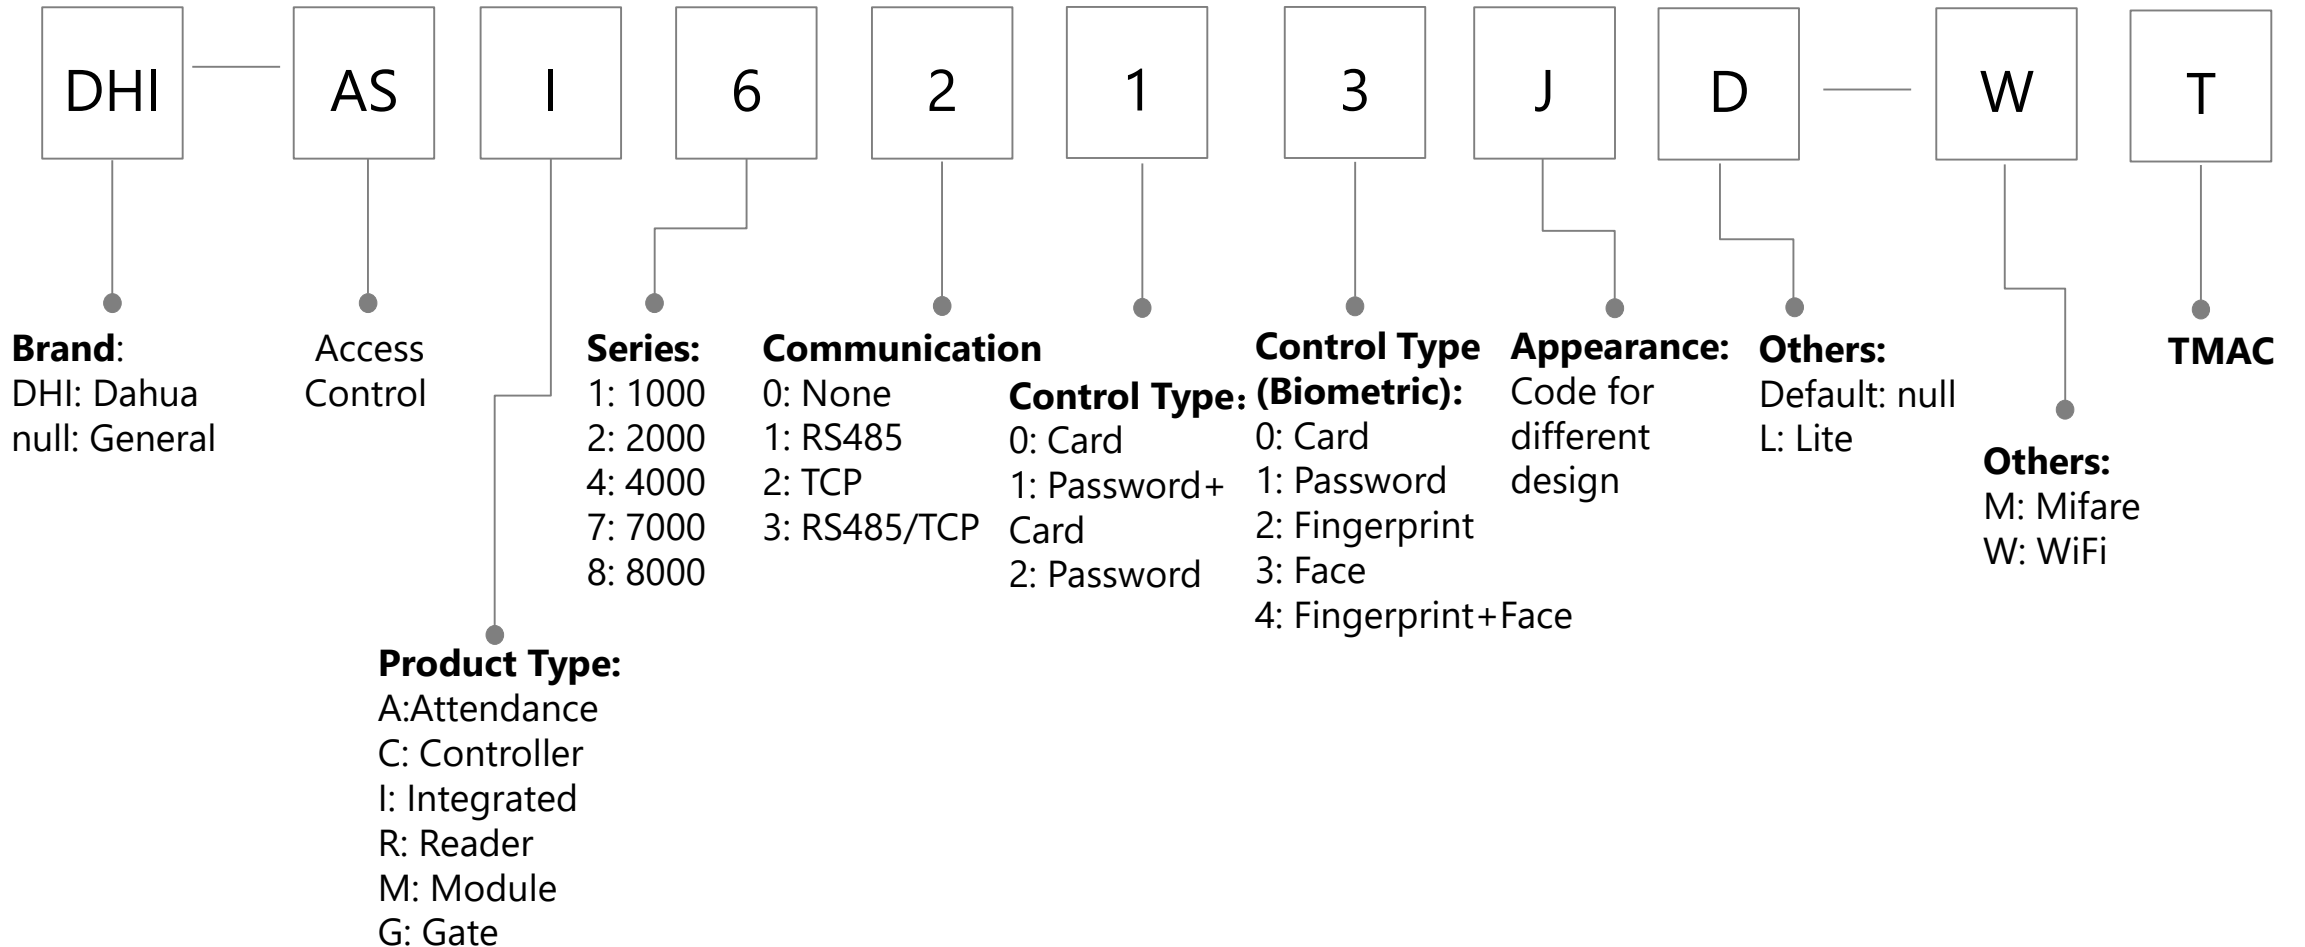

DSS Baseline

DSS: PMS

Switch

Wireless Bridge

—Only for V-Radio series wireless bridge

Video Intercom(Outdoor Station)

Notice: The naming rule is applicable to the products released after 2016

Video Intercom(Indoor Monitor)

Notice: The naming rule is applicable to the products released after 2016

Video Intercom(KIT)

Notice: The naming rule is applicable to the products released after 2019

Alarm (Controller)

Alarm (Keypad)

Alarm (Module)

Access Control (Integrated)

Access Control (Controller)

Access Control(Reader)

Access Control(Module)

Access Control (Attendance)

Access Control (Turnstile)