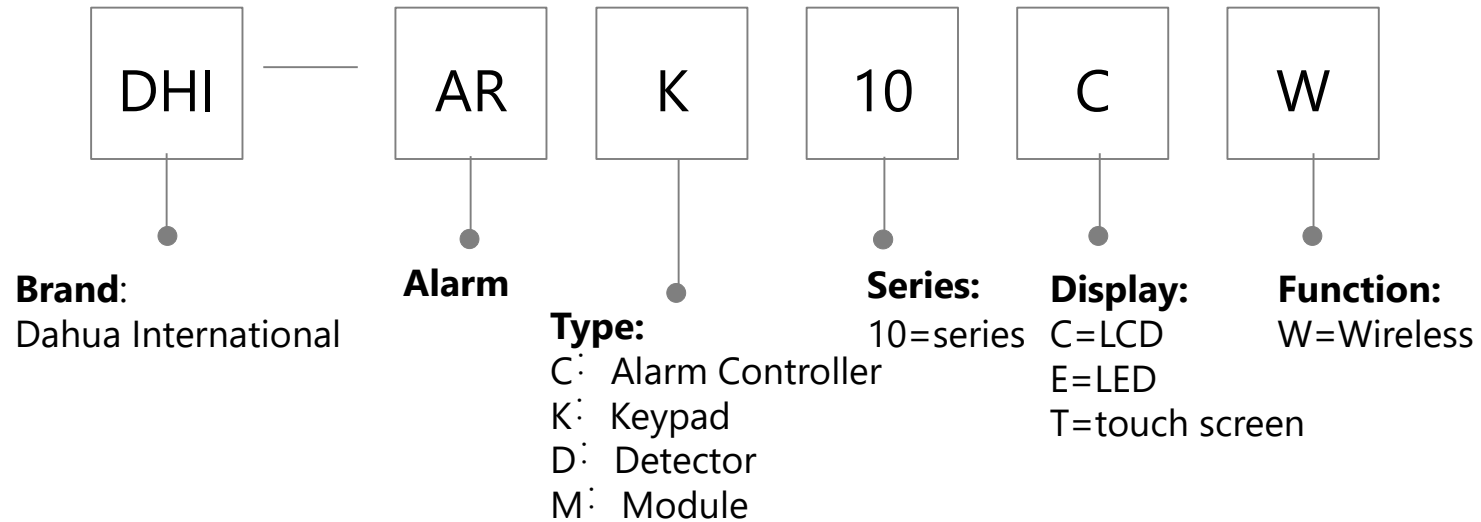

DSS Baseline

DSS: PMS

Switch

Wireless Bridge

—Only for V-Radio series wireless bridge

Video Intercom(Outdoor Station)

Notice: The naming rule is applicable to the products released after 2016

Video Intercom(Indoor Monitor)

Notice: The naming rule is applicable to the products released after 2016

Video Intercom(KIT)

Notice: The naming rule is applicable to the products released after 2019

Alarm (Controller)

Alarm (Keypad)

Alarm (Module)

Access Control (Integrated)

Access Control (Controller)

Access Control(Reader)

Access Control(Module)

Access Control (Attendance)

Access Control (Turnstile)