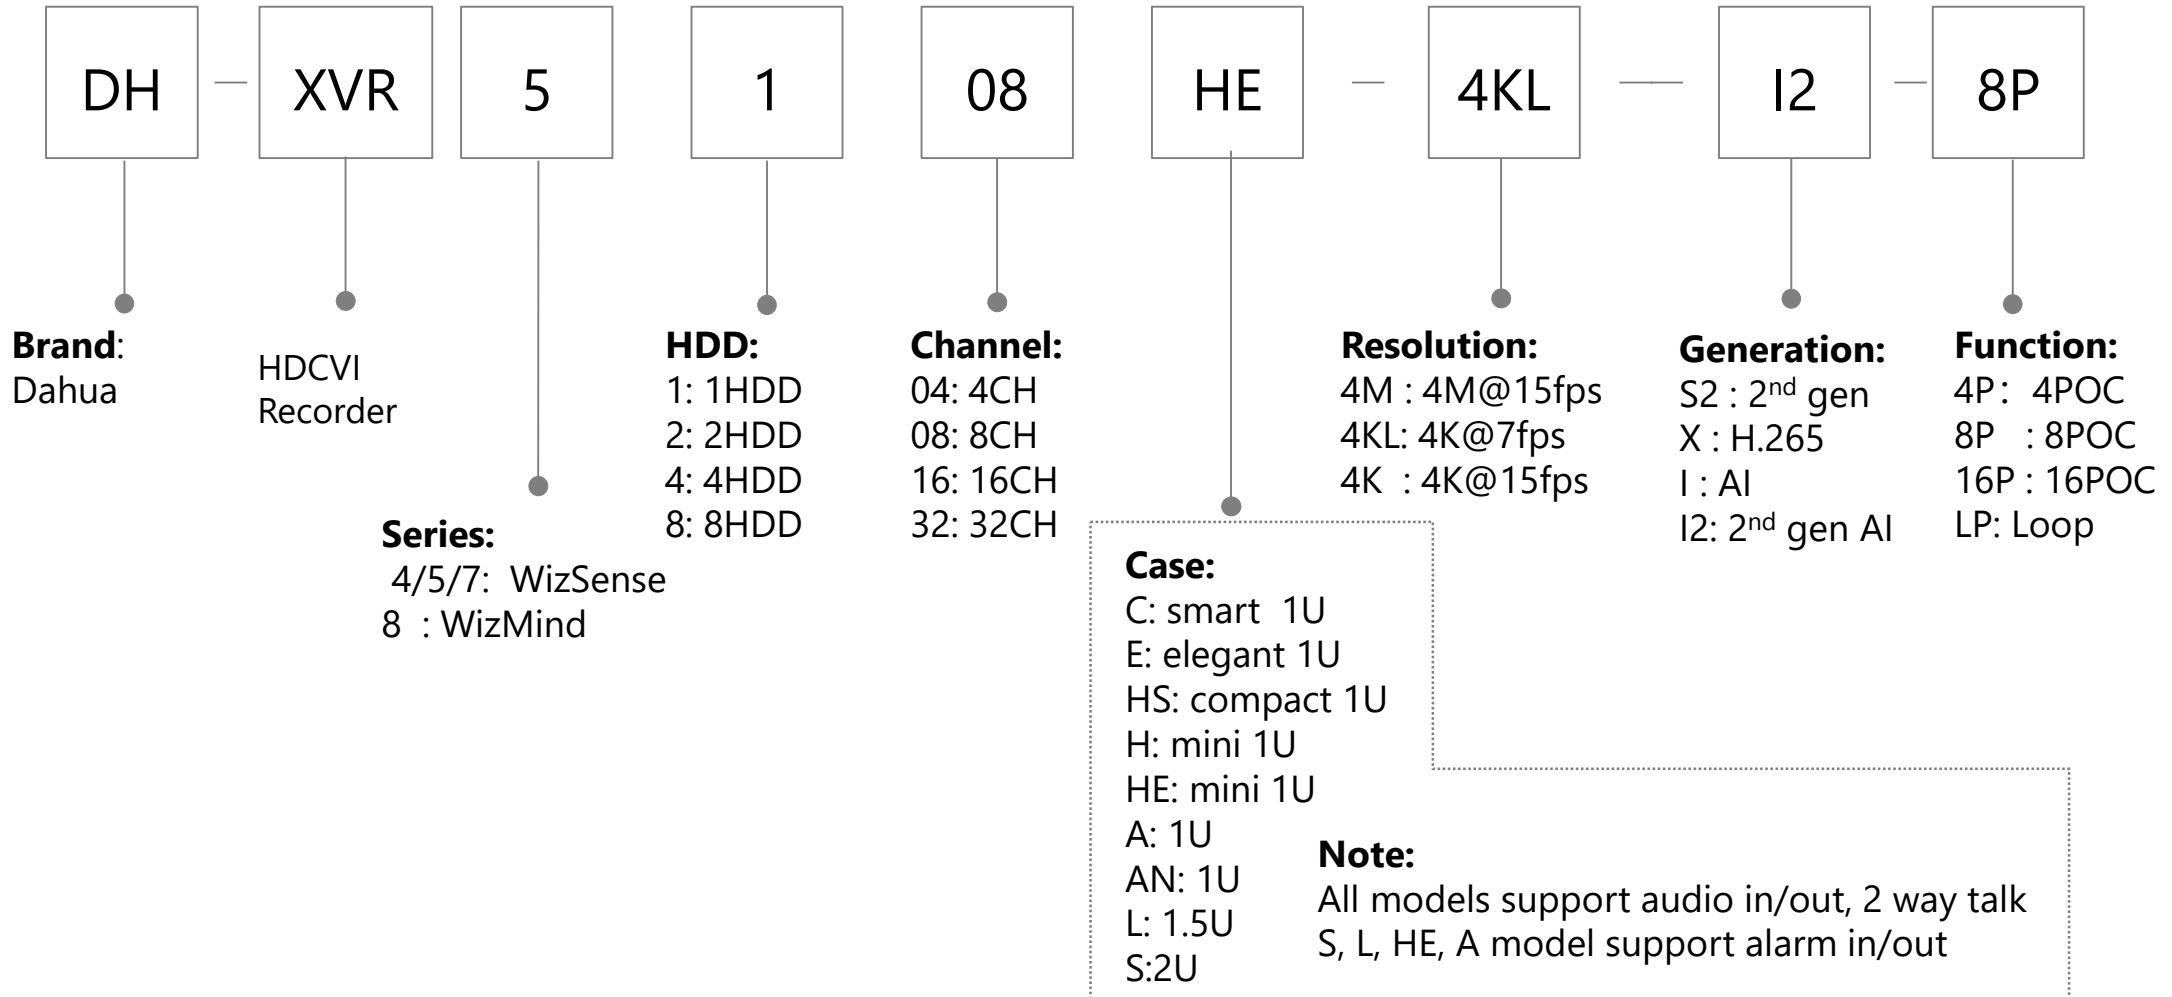

Video Format:

P: PAL
 N: NTSC

Feature:

-VF: Manual vari-focal
 -Z: Motorized vari-focal
 -H: With built-in heater
 -T: With SDI output
 -A: Built-in mic
 -DP: Dual-power
 (AC24V/DC12V)
 -POC: Power over coax
 -LED: White light
 -DIP: Dip switch
 -VP: Vandal proof
 -TH: Temperature & Humidity

-W: Wireless
 -IRE6: IR 60m
 -PIR: PIR Camera
 -L: White Light
 -S: Siren
 -PV: TiOC Camera

HDCVI Recorder (XVR)

HDCVI Cooper Series (Camera & Recorder)

Network Camera(1/2)

Network Camera(2/2)

Appearance

B: Single IR LEDs IR Bullet
 C: IR Bullet/Mini Dome
 D: Double IR LEDs IR Bullet
 E: IR-Bullet / Dome / Single IR LEDs Plastic Eyeball
 EM: Single IR LEDs Metal Eyeball
 F: Dome / Box Camera / Four IR LEDs IR Bullet
 G: Indoor Dome
 H: VF Bullet(with junction box) / Dome(with junction box) / Eyeball
 K: IR Bullet
 M: S-model Metal Eyeball/ Long IR Bullet
 R: Metal Vandal-proof IR Dome / Metal Bullet/Metal Eyeball
 R1: R1 Dome
 S: Plastic IR Eyeball / Mini IR Bullet
 S1: S1 IR Eyeball
 T: IR Bullet / IR Eyeball
 T1: T1 IR Bullet
 TM: Metal IR Eyeball
 X: Dual-Lens Camera
 DS1: Non-PoE S1 Bullet
 DV: Non-PoE Eyeball
 DG: Non-PoE Bullet