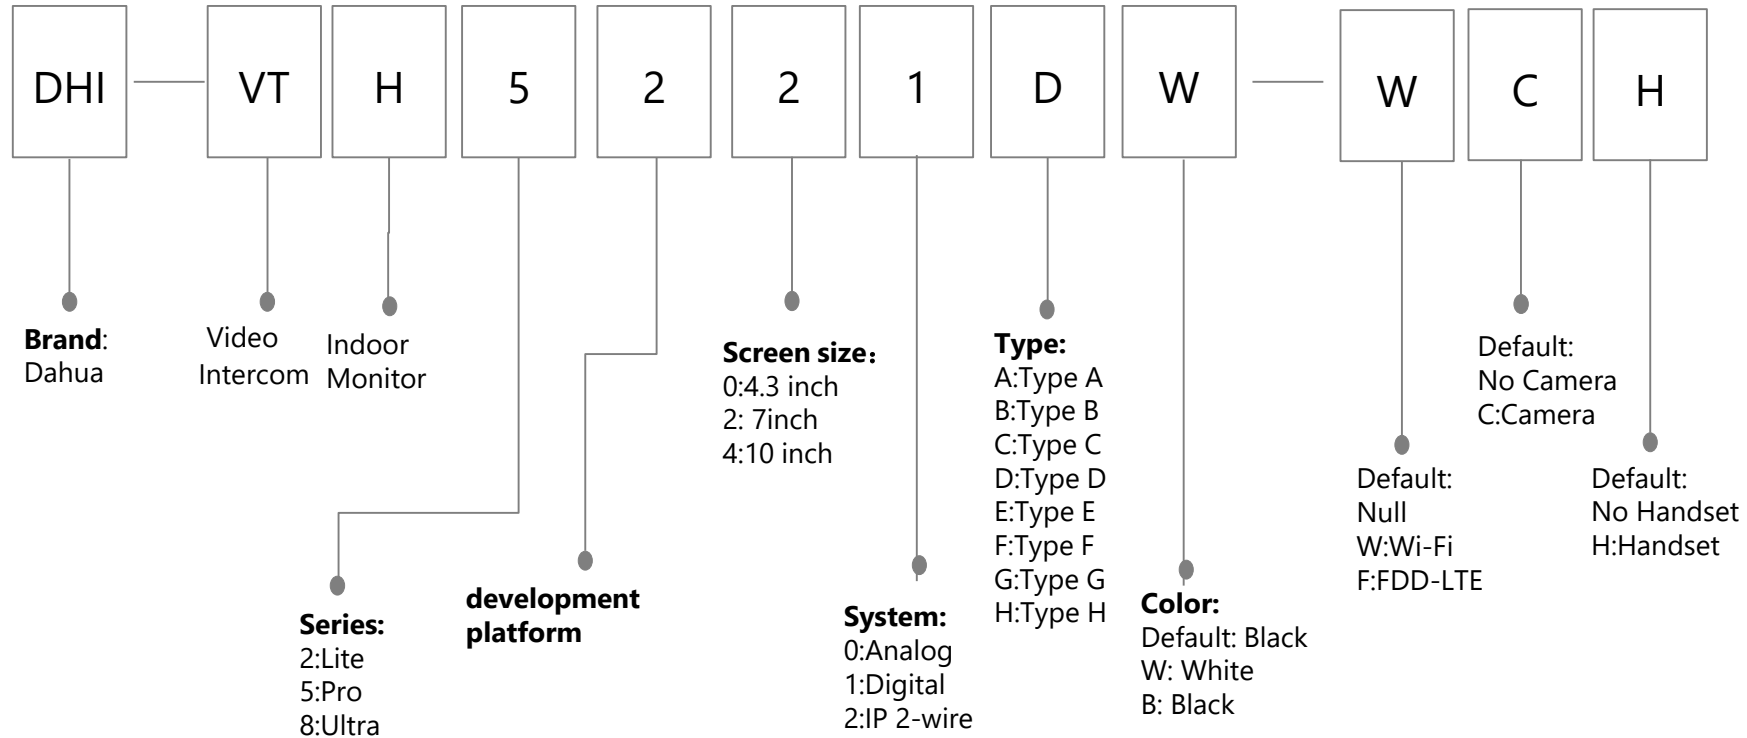

P/T Type:
H: High speed
G: General speed

Interface:
N: Network
C: HD-CVI

AI Function:
F: Ultra AI
R: Pro AI

Camera Ver.
AI Network :
XA, XB, YA,
WA,PA,PB
CVI: LA/LB

Ext1.
A : White light & IR illumination
B : White light illumination
IR: IR illumination(for SD6AL)
W: Wi-Fi
SL: Anti-Corrosion
Y: Anticorrosive coating
G: 4G
5G: 5G
Q: Low power consumption
F: Optical Fiber
H: GPS+gsensor
M: Magnetic encoder

DSS Baseline

DSS: PMS

Switch

Wireless Bridge

—Only for V-Radio series wireless bridge

Video Intercom(Outdoor Station)

Notice: The naming rule is applicable to the products released after 2016

Video Intercom(Indoor Monitor)

Notice: The naming rule is applicable to the products released after 2016

Video Intercom(KIT)

Notice: The naming rule is applicable to the products released after 2019

Alarm (Controller)

Alarm (Keypad)

Alarm (Module)

Access Control (Integrated)

Access Control (Controller)

Access Control(Reader)

Access Control(Module)

Access Control (Attendance)

Access Control (Turnstile)