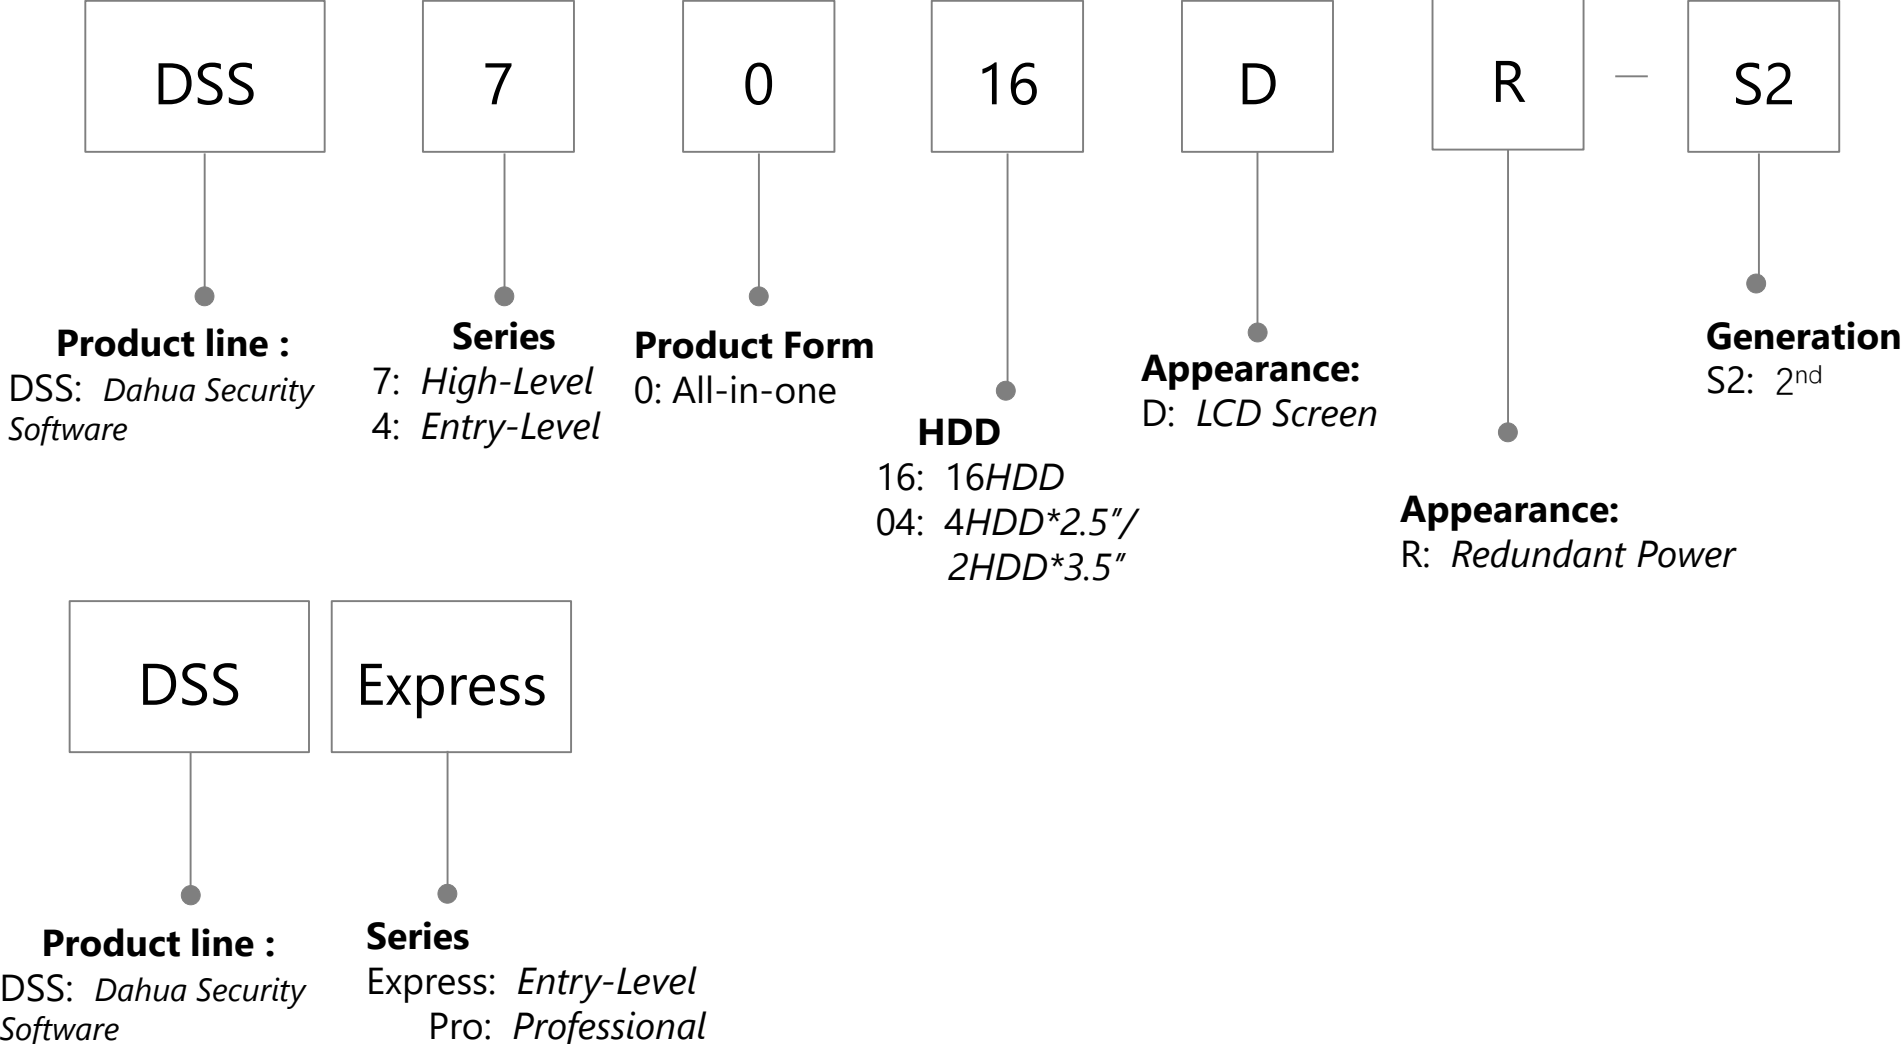

DSS Baseline