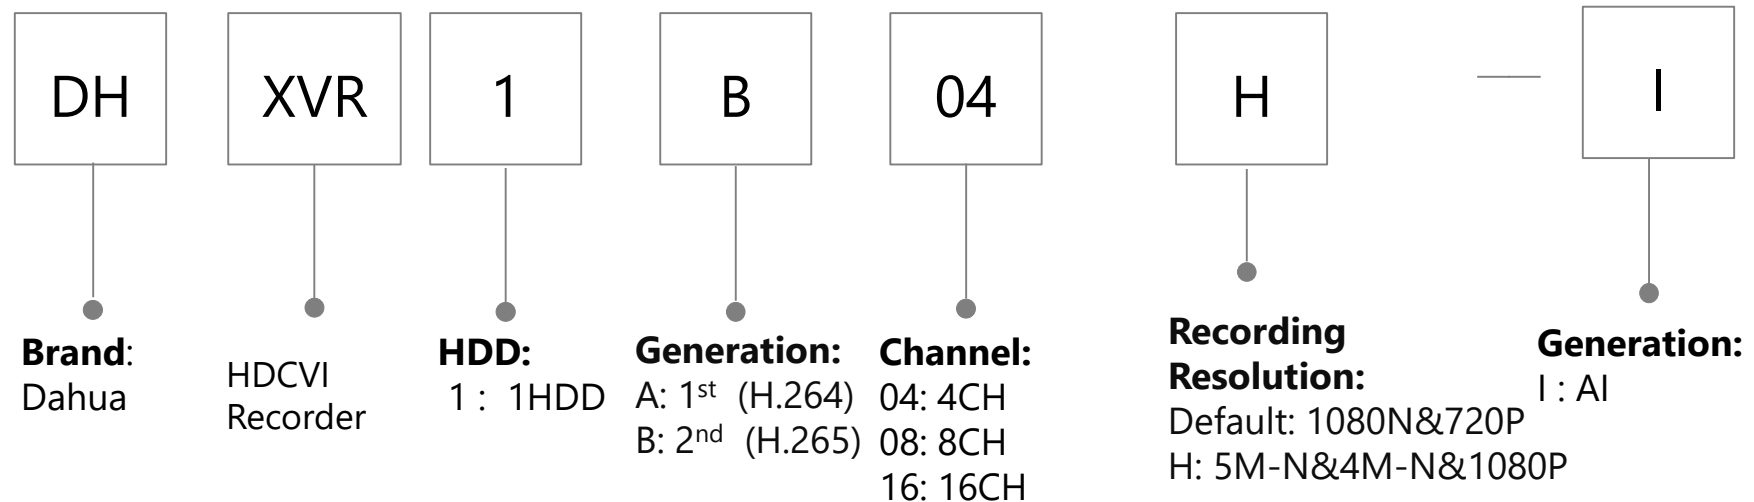

R: Plastic Bullet/ Plastic Eyeball
 R-Z: Metal Bullet/ Metal Dome
 S: Metal Bullet
 SL: Plastic Bullet/ Plastic Eyeball
 T: Metal Bullet/ Metal Eyeball
 T-Z: Metal Bullet/ Metal Eyeball
 T-I8: Large size Metal Bullet
 TE: Metal+Plastic Eyeball
 TH-I4: IR 40m Bullet (Metal Bracket)
 TH-I8: IR 80m Bullet (Metal Bracket)
 TL: Bullet/Eyeball
 TLM: Metal Bracket Bullet
 TQ: Quick-to-install Eyeball (82mm)
 TLQ: Quick-to-install Eyeball (69mm)
 TLMQ: Quick-to-install Metal Eyeball(69mm)
 TMQ: Quick-to-install Metal Eyeball (82mm)
 TRQ: Quick-to-install Eyeball (Without IP67) (69mm)

Video Format:

P: PAL
 N: NTSC

Feature:

-VF: Manual vari-focal
 -Z: Motorized vari-focal
 -H: With built-in heater
 -T: With SDI output
 -A: Built-in mic
 -DP: Dual-power
 (AC24V/DC12V)
 -POC: Power over coax
 -LED: White light
 -DIP: Dip switch
 -VP: Vandal proof
 -TH: Temperature & Humidity

-W: Wireless
 -IRE6: IR 60m
 -PIR: PIR Camera
 -L: White Light
 -S: Siren
 -PV: TiOC Camera

HDCVI Recorder (XVR)

HDCVI Cooper Series (Camera & Recorder)

Network Camera(1/2)

Network Camera(2/2)

Appearance

B: Single IR LEDs IR Bullet
 C: IR Bullet/Mini Dome
 D: Double IR LEDs IR Bullet
 E: IR-Bullet / Dome / Single IR LEDs Plastic Eyeball
 EM: Single IR LEDs Metal Eyeball
 F: Dome / Box Camera / Four IR LEDs IR Bullet
 G: Indoor Dome
 H: VF Bullet(with junction box) / Dome(with junction box) / Eyeball
 K: IR Bullet
 M: S-model Metal Eyeball/ Long IR Bullet
 R: Metal Vandal-proof IR Dome / Metal Bullet/Metal Eyeball
 R1: R1 Dome
 S: Plastic IR Eyeball / Mini IR Bullet
 S1: S1 IR Eyeball
 T: IR Bullet / IR Eyeball
 T1: T1 IR Bullet
 TM: Metal IR Eyeball
 X: Dual-Lens Camera
 DS1: Non-PoE S1 Bullet
 DV: Non-PoE Eyeball
 DG: Non-PoE Bullet