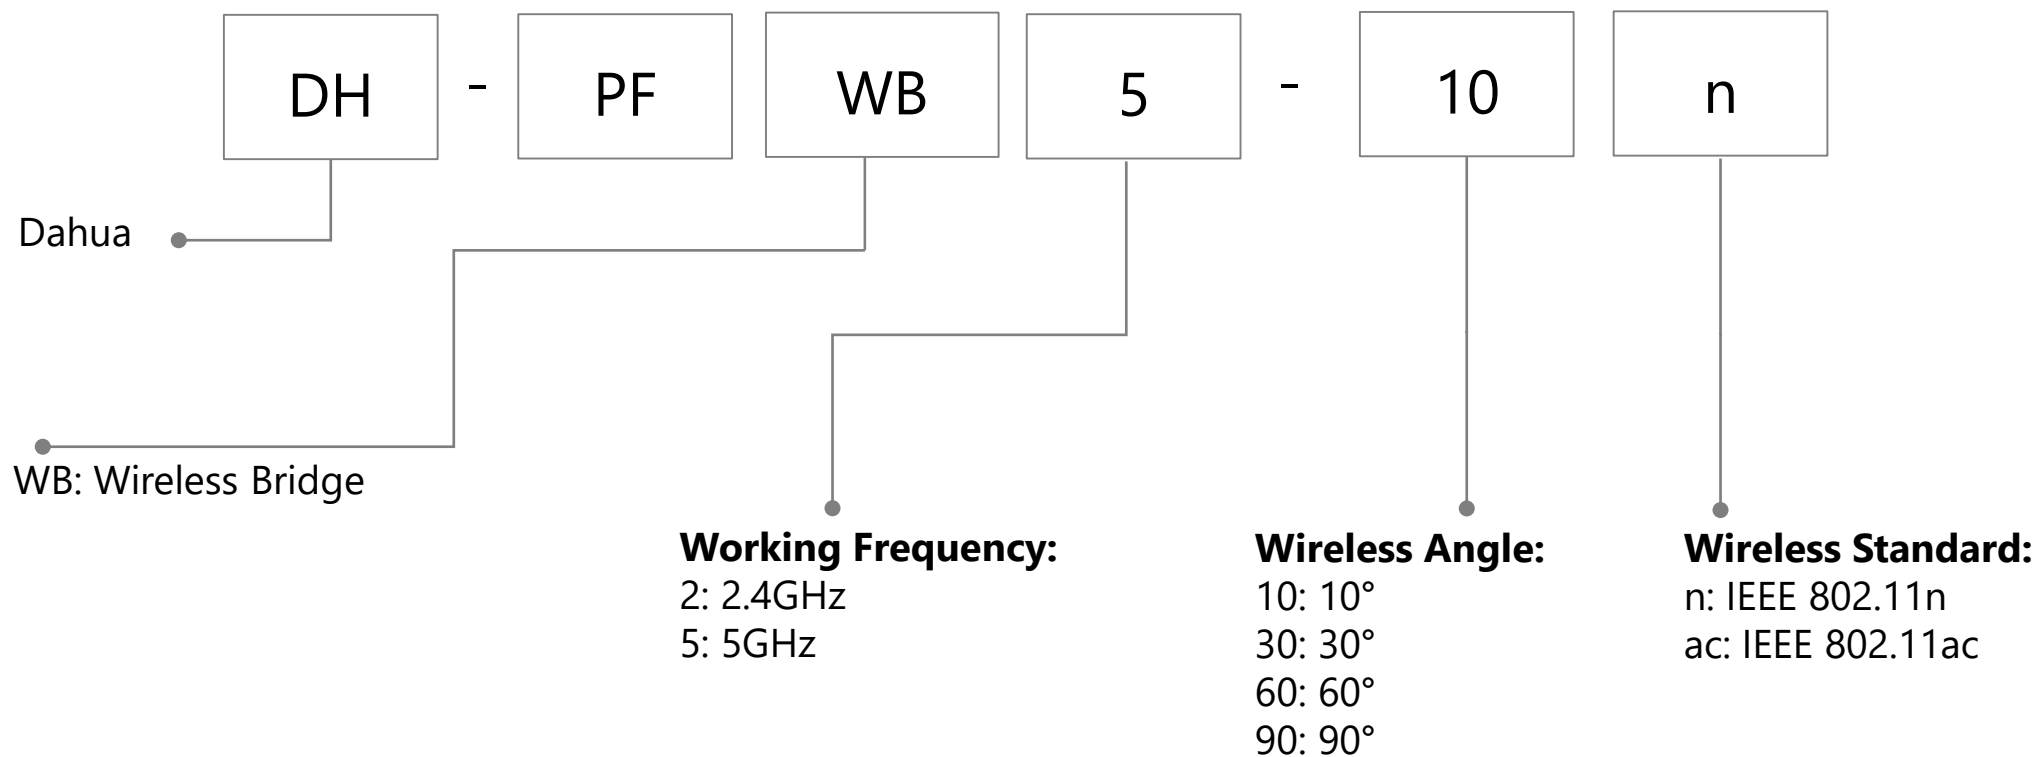

DSS Baseline

DSS: PMS

Switch

Wireless Bridge

—Only for V-Radio series wireless bridge

Video Intercom(Outdoor Station)

Notice: The naming rule is applicable to the products released after 2016

Video Intercom(Indoor Monitor)