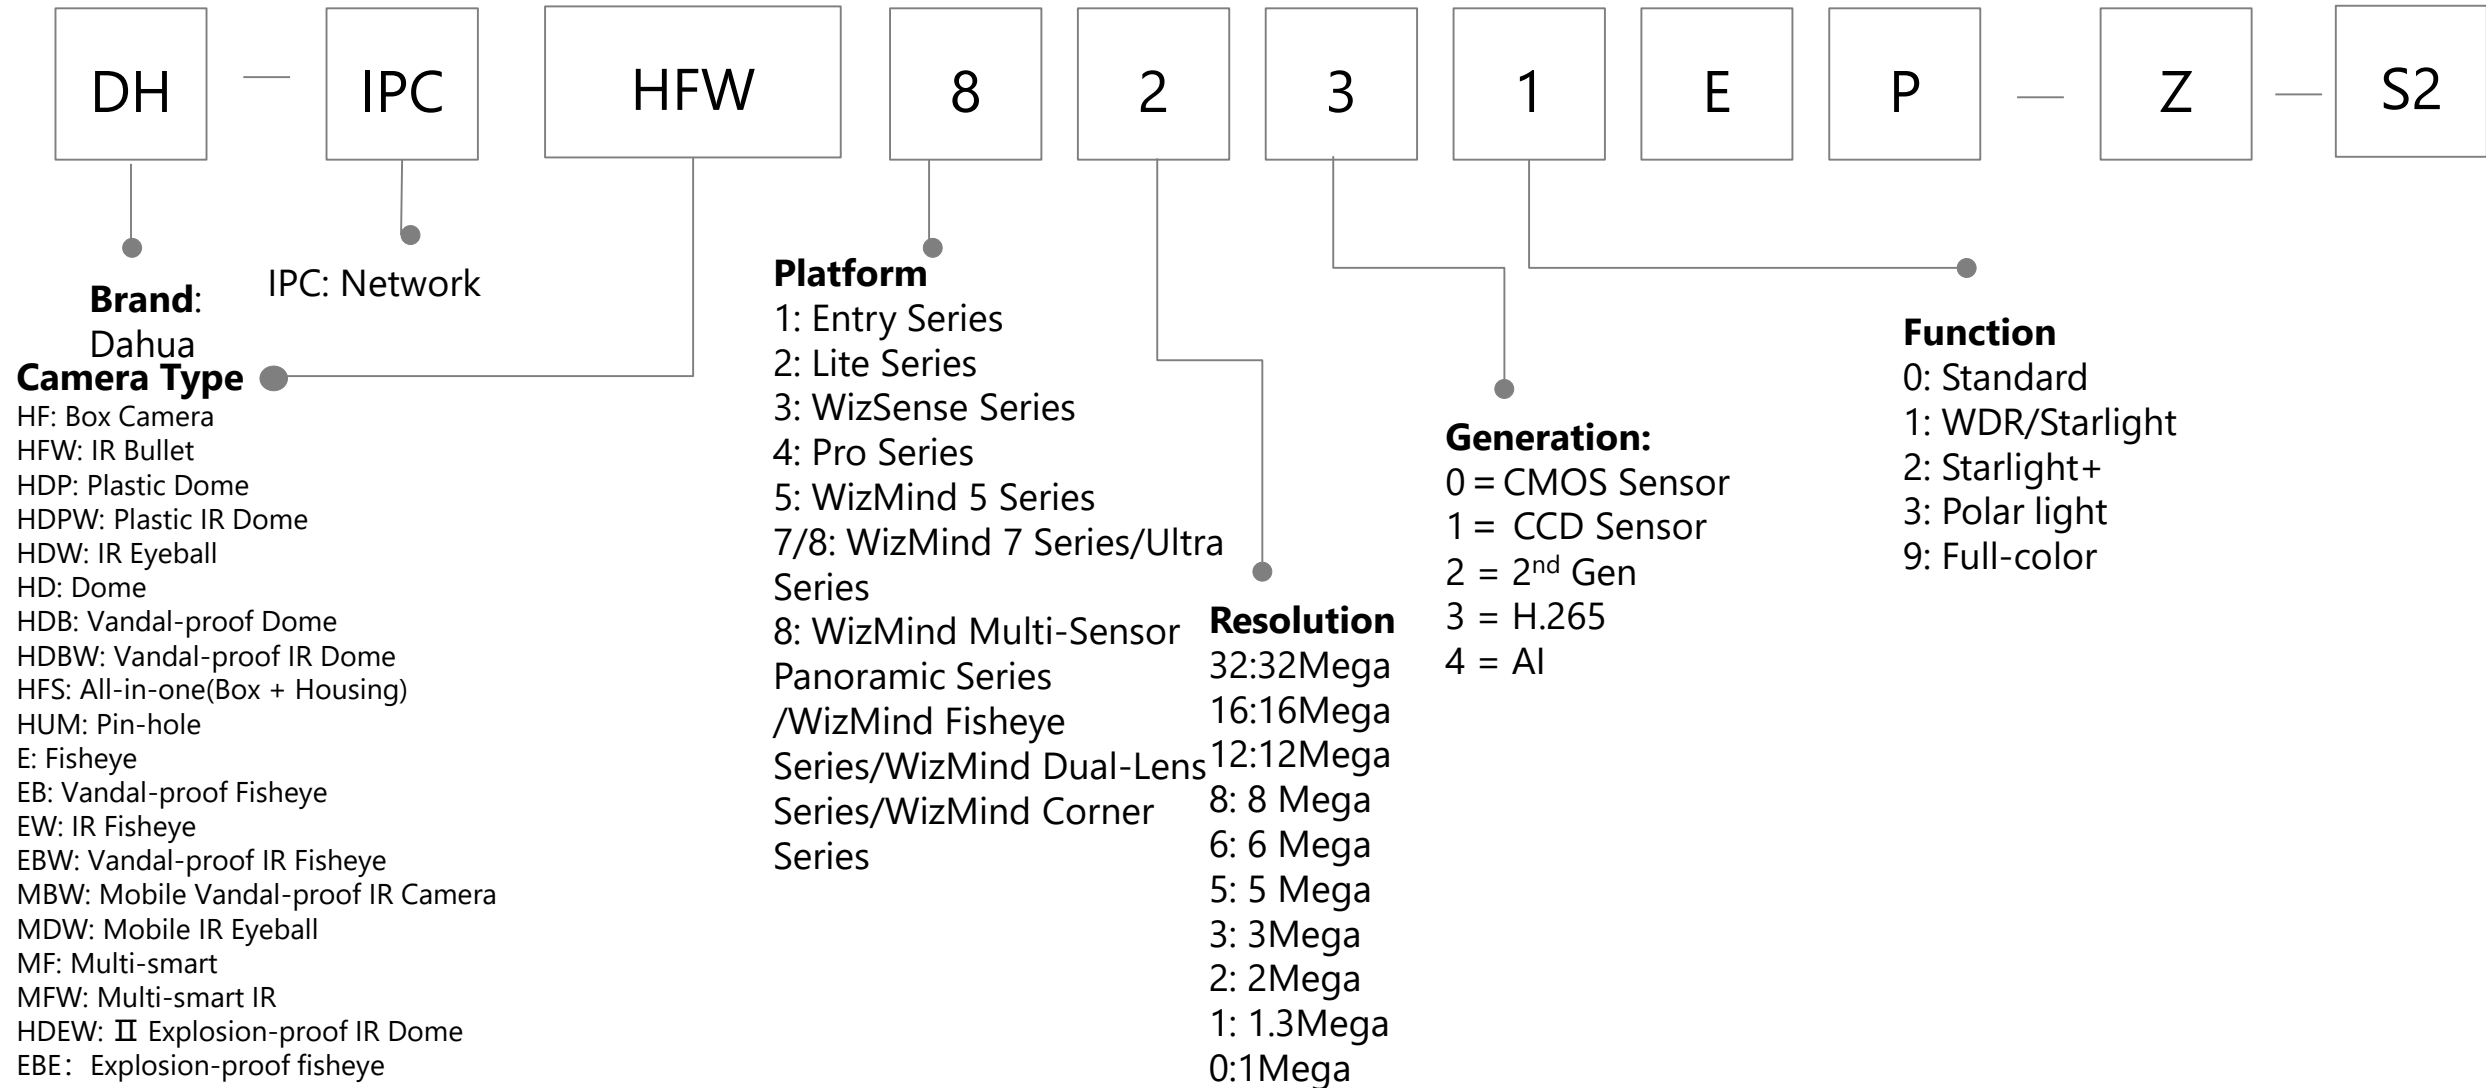

-W: Wireless
 -IRE6: IR 60m
 -PIR: PIR Camera
 -L: White Light
 -S: Siren
 -PV: TiOC Camera

HDCVI Recorder (XVR)

HDCVI Cooper Series (Camera & Recorder)

Network Camera(1/2)

Network Camera(2/2)

Appearance

B: Single IR LEDs IR Bullet
 C: IR Bullet/Mini Dome
 D: Double IR LEDs IR Bullet
 E: IR-Bullet / Dome / Single IR LEDs Plastic Eyeball
 EM: Single IR LEDs Metal Eyeball
 F: Dome / Box Camera / Four IR LEDs IR Bullet
 G: Indoor Dome
 H: VF Bullet(with junction box) / Dome(with junction box) / Eyeball
 K: IR Bullet
 M: S-model Metal Eyeball/ Long IR Bullet
 R: Metal Vandal-proof IR Dome / Metal Bullet/Metal Eyeball
 R1: R1 Dome
 S: Plastic IR Eyeball / Mini IR Bullet
 S1: S1 IR Eyeball
 T: IR Bullet / IR Eyeball
 T1: T1 IR Bullet
 TM: Metal IR Eyeball
 X: Dual-Lens Camera
 DS1: Non-PoE S1 Bullet
 DV: Non-PoE Eyeball
 DG: Non-PoE Bullet

Video format

P: PAL
 N: NTSC

Common function:

BV: Behaviors	4G: 4G	
W: WIFI	SVAC: SVAC encoder	
AW: Audio/Alarm/SD WIFI Camera	NF: Optical port + Network port	
E: E PoE	N2: dual Network port	
M/M12: Mobile	SDI: SDI Interface	
F: Fiber interface	A2: Dual Audio	
H: Heater	WG: WiFi & GPS	
A: Built-in MIC(only for Entry Series)	I:Car bayonet	
A2: Dual Audio	PC: People Counting	
PT: pan &Tilt	FD: Face Detection	
ATC: Anti-Corrosion	FR: Face Recognition	3D: 3 Dimensional
S: SD card	ME: Mobile dome	LI: Dual Light Fusion
AS: Audio & Alarm & SD Card	UWB: Position	PV: Perimeter Vigilance
VF: Vari-focal	WGS:	VM12/HM12: Vertical /Horizontal
SL: Stainless	DAQ: data collection	Installation Mobile Camera
ST: SD Card & Built-in Mic & Speaker &	U:USB	5G:5G
Z: Motorized lens	DT: Subway	VH: ANPR special model
Ix: IR numbers	HT: Aerospace	ATC: Anti-corrosion coating
NI: Full color, non IR	JM: Encryption	PD: Parking space status detection
LED: White light illumination	D2: Dual sensor	
Z4/5/12: 4/5/12X zoom	IL: IR and LED	
L1/L2/L3/L4/L5: Lens		
IRA: Bullet		
IRE6: IR Bullet		
MF: More Frame		
SFC: Separated Front Cover		