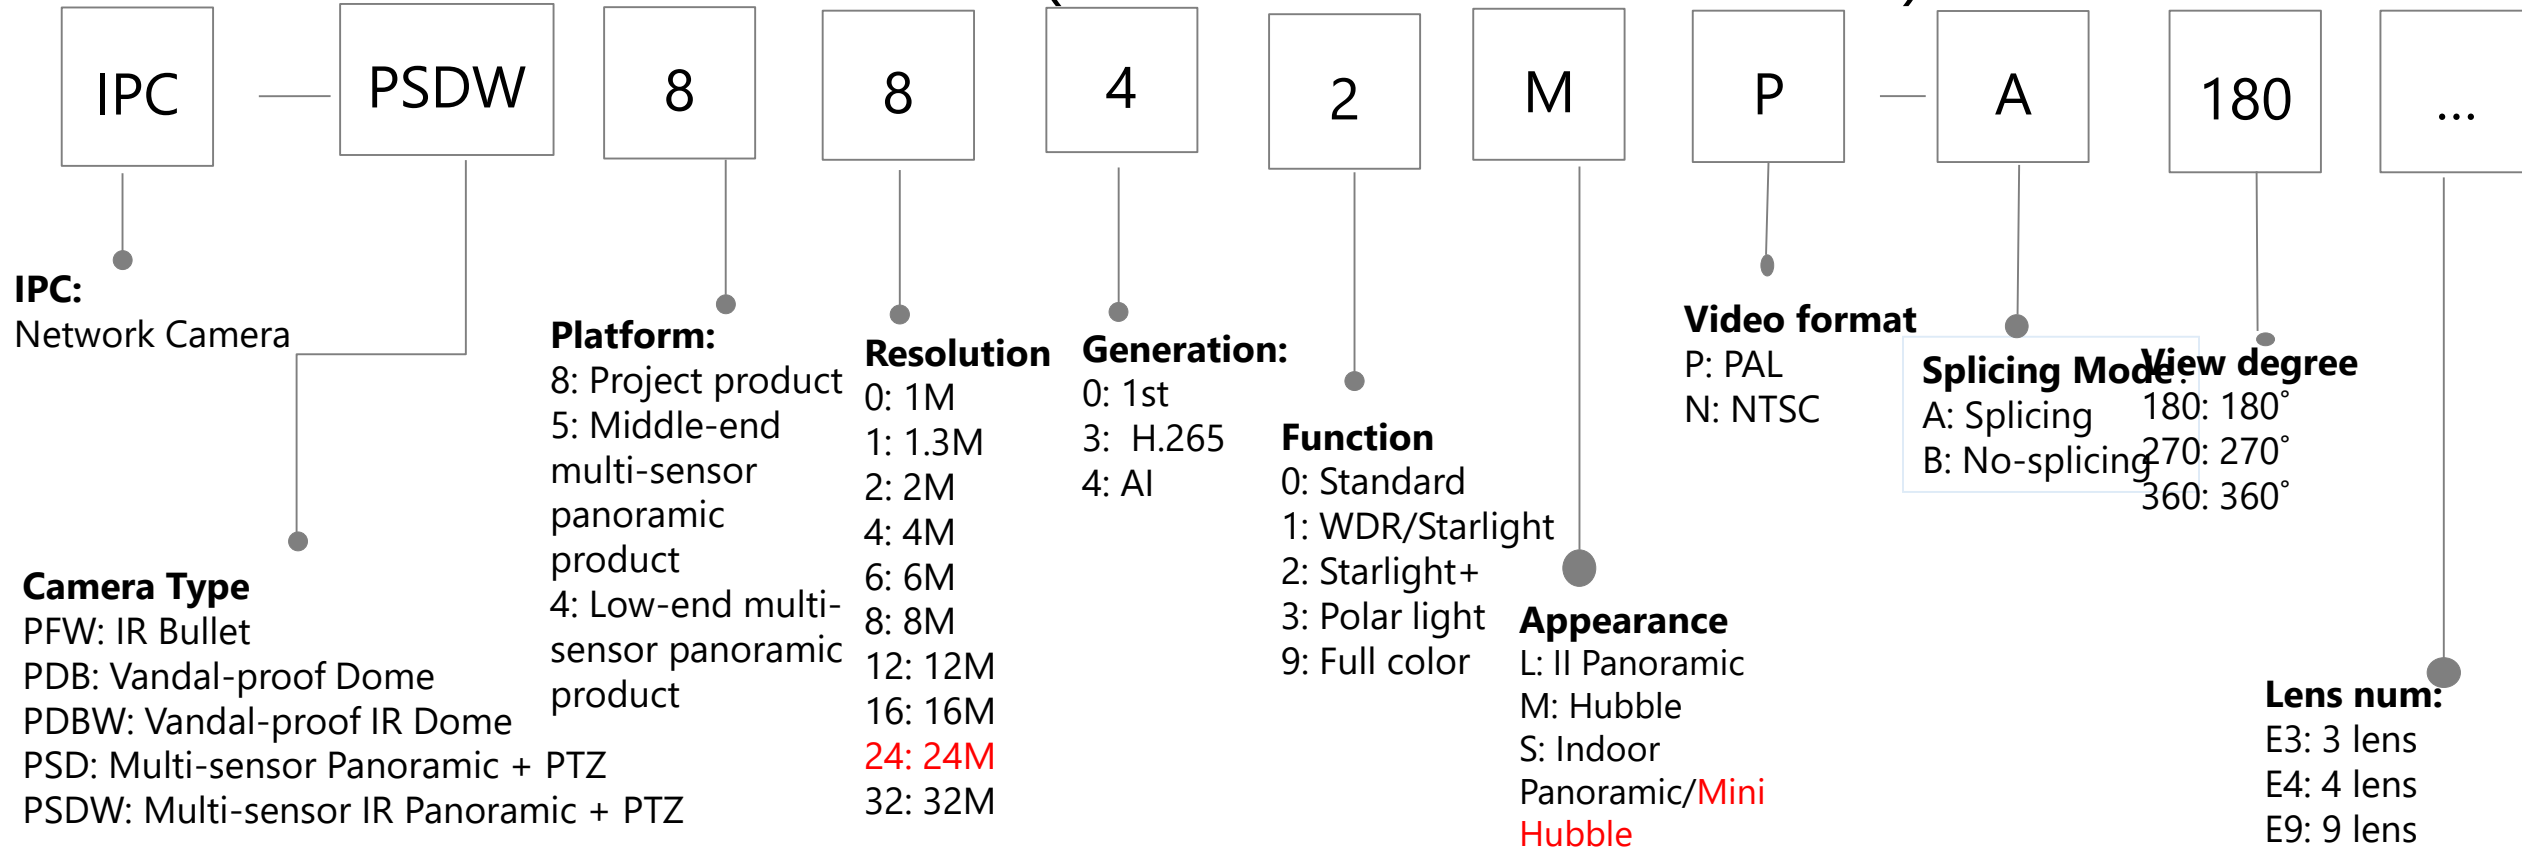

Network Camera (Panoramic Series)