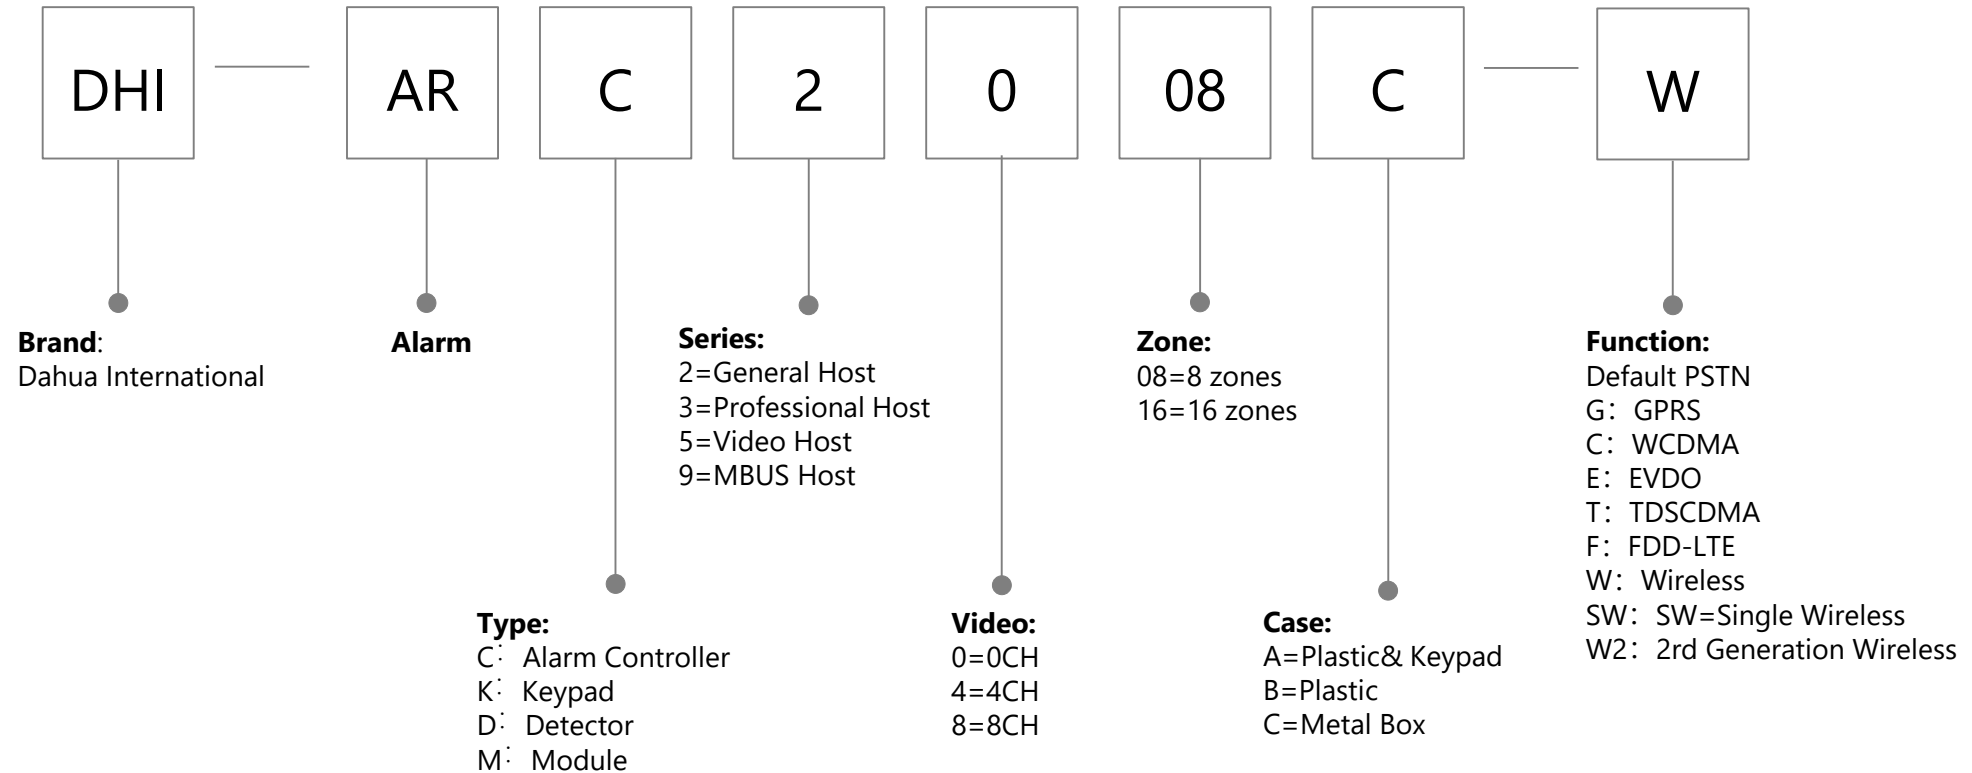

DSS Baseline

DSS: PMS

Switch

Wireless Bridge

—Only for V-Radio series wireless bridge

Video Intercom(Outdoor Station)

Notice: The naming rule is applicable to the products released after 2016

Video Intercom(Indoor Monitor)

Notice: The naming rule is applicable to the products released after 2016

Video Intercom(KIT)

Notice: The naming rule is applicable to the products released after 2019

Alarm (Controller)

Alarm (Keypad)

Alarm (Module)

Access Control (Integrated)

Access Control (Controller)

Access Control(Reader)

Access Control(Module)

Access Control (Attendance)

Access Control (Turnstile)