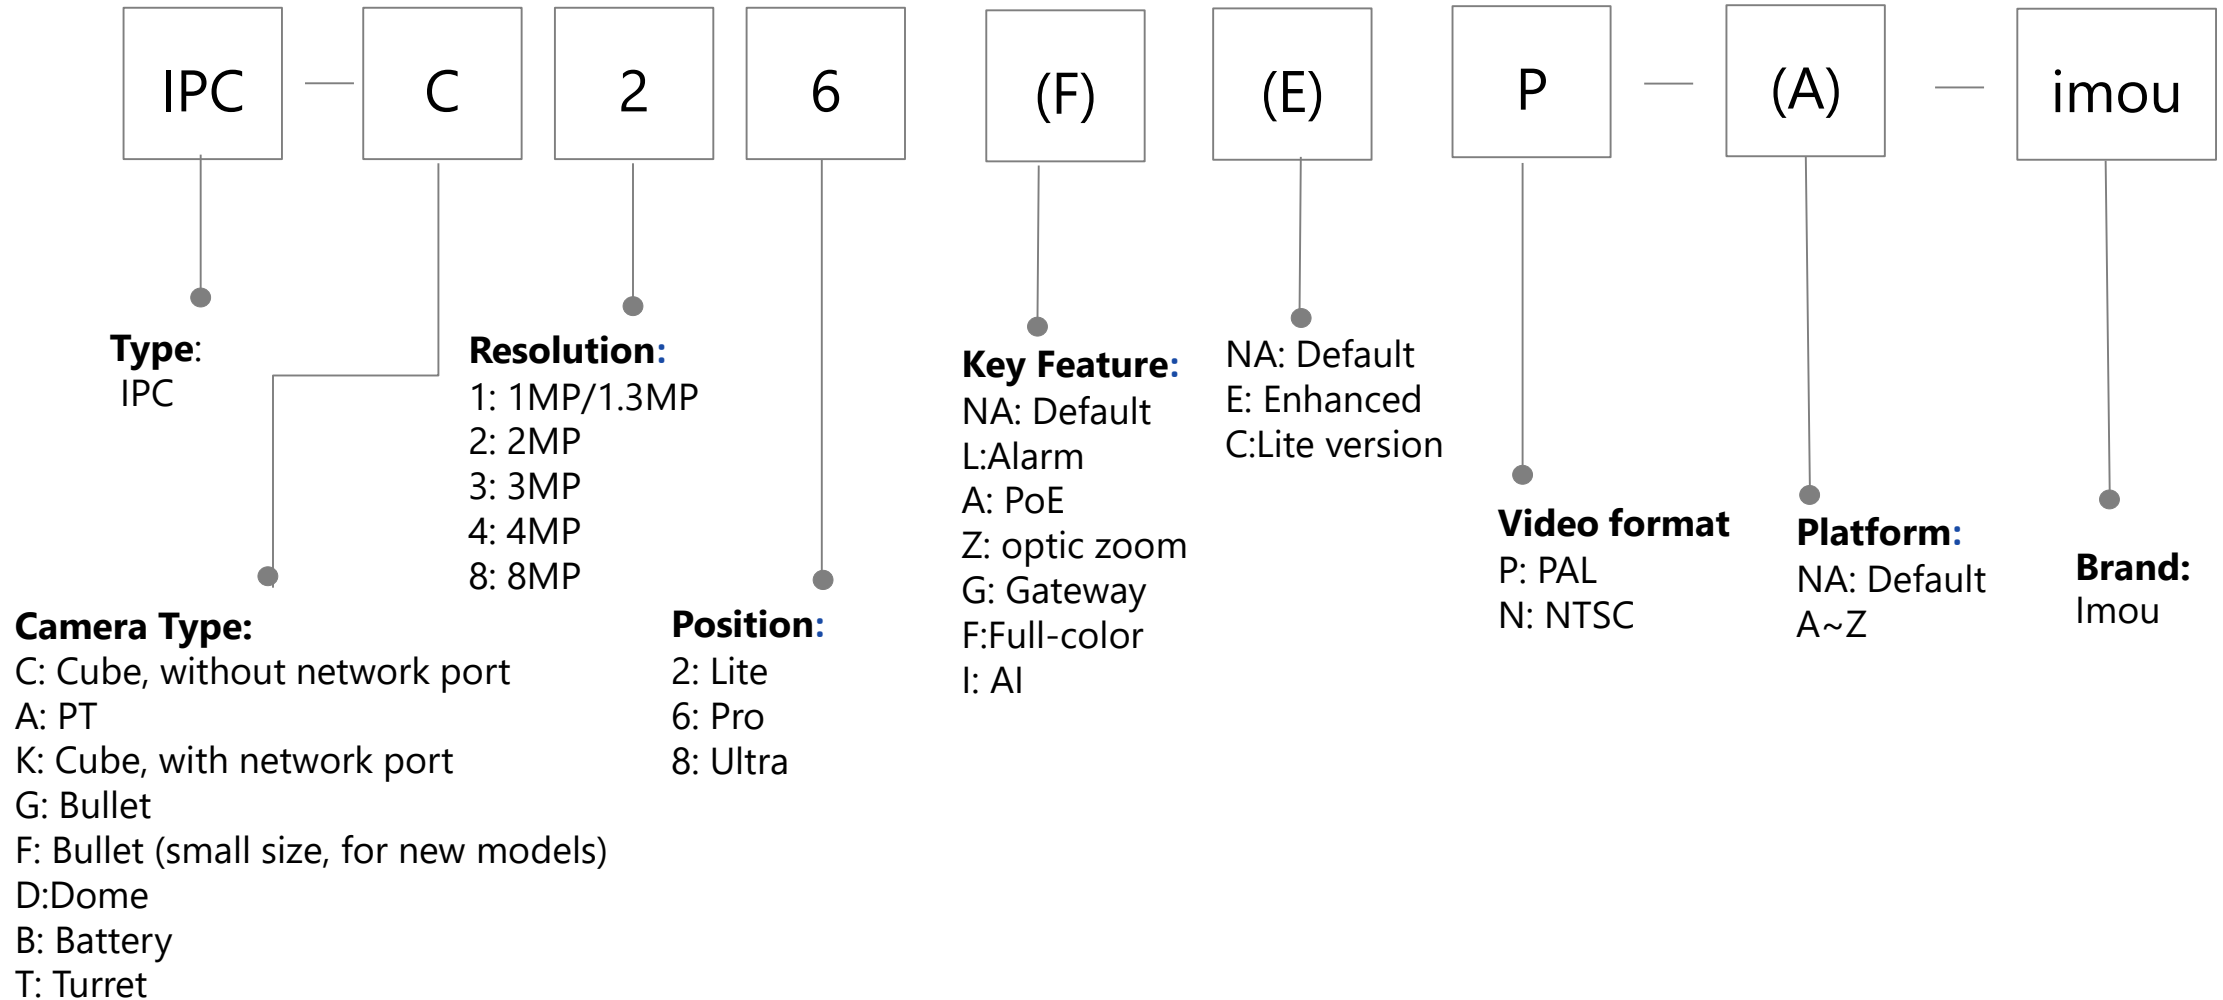

Video format

P: PAL
 N: NTSC

Common function:

BV: Behaviors	4G: 4G	
W: WIFI	SVAC: SVAC encoder	
AW: Audio/Alarm/SD WIFI Camera	NF: Optical port + Network port	
E: E PoE	N2: dual Network port	
M/M12: Mobile	SDI: SDI Interface	
F: Fiber interface	A2: Dual Audio	
H: Heater	WG: WiFi & GPS	
A: Built-in MIC(only for Entry Series)	I:Car bayonet	
A2: Dual Audio	PC: People Counting	
PT: pan &Tilt	FD: Face Detection	
ATC: Anti-Corrosion	FR: Face Recognition	3D: 3 Dimensional
S: SD card	ME: Mobile dome	LI: Dual Light Fusion
AS: Audio & Alarm & SD Card	UWB: Position	PV: Perimeter Vigilance
VF: Vari-focal	WGS:	VM12/HM12: Vertical /Horizontal
SL: Stainless	DAQ: data collection	Installation Mobile Camera
ST: SD Card & Built-in Mic & Speaker &	U:USB	5G:5G
Z: Motorized lens	DT: Subway	VH: ANPR special model
Ix: IR numbers	HT: Aerospace	ATC: Anti-corrosion coating
NI: Full color, non IR	JM: Encryption	PD: Parking space status detection
LED: White light illumination	D2: Dual sensor	
Z4/5/12: 4/5/12X zoom	IL: IR and LED	
L1/L2/L3/L4/L5: Lens		
IRA: Bullet		
IRE6: IR Bullet		
MF: More Frame		
SFC: Separated Front Cover		

S2: Second generation
 Sn: Nth generation

Network Camera (Panoramic Series)

Network Camera (EZ-IP Series)

General NVR

IVSS

Consumer Camera

Speed Dome

Multi-sensor PTZ Camera

PTZ/Explosion Series/Multi-sensor

Brand:
Dahua

Camera Type:
SDT: Multi-sensor PTZ
PTZ: Positioning System
ECA: Explosion camera

PTZ Appearance
19:RoboPTZ
1A:RoboPTZ
12: general
83: general
85: general
4M: Mobile