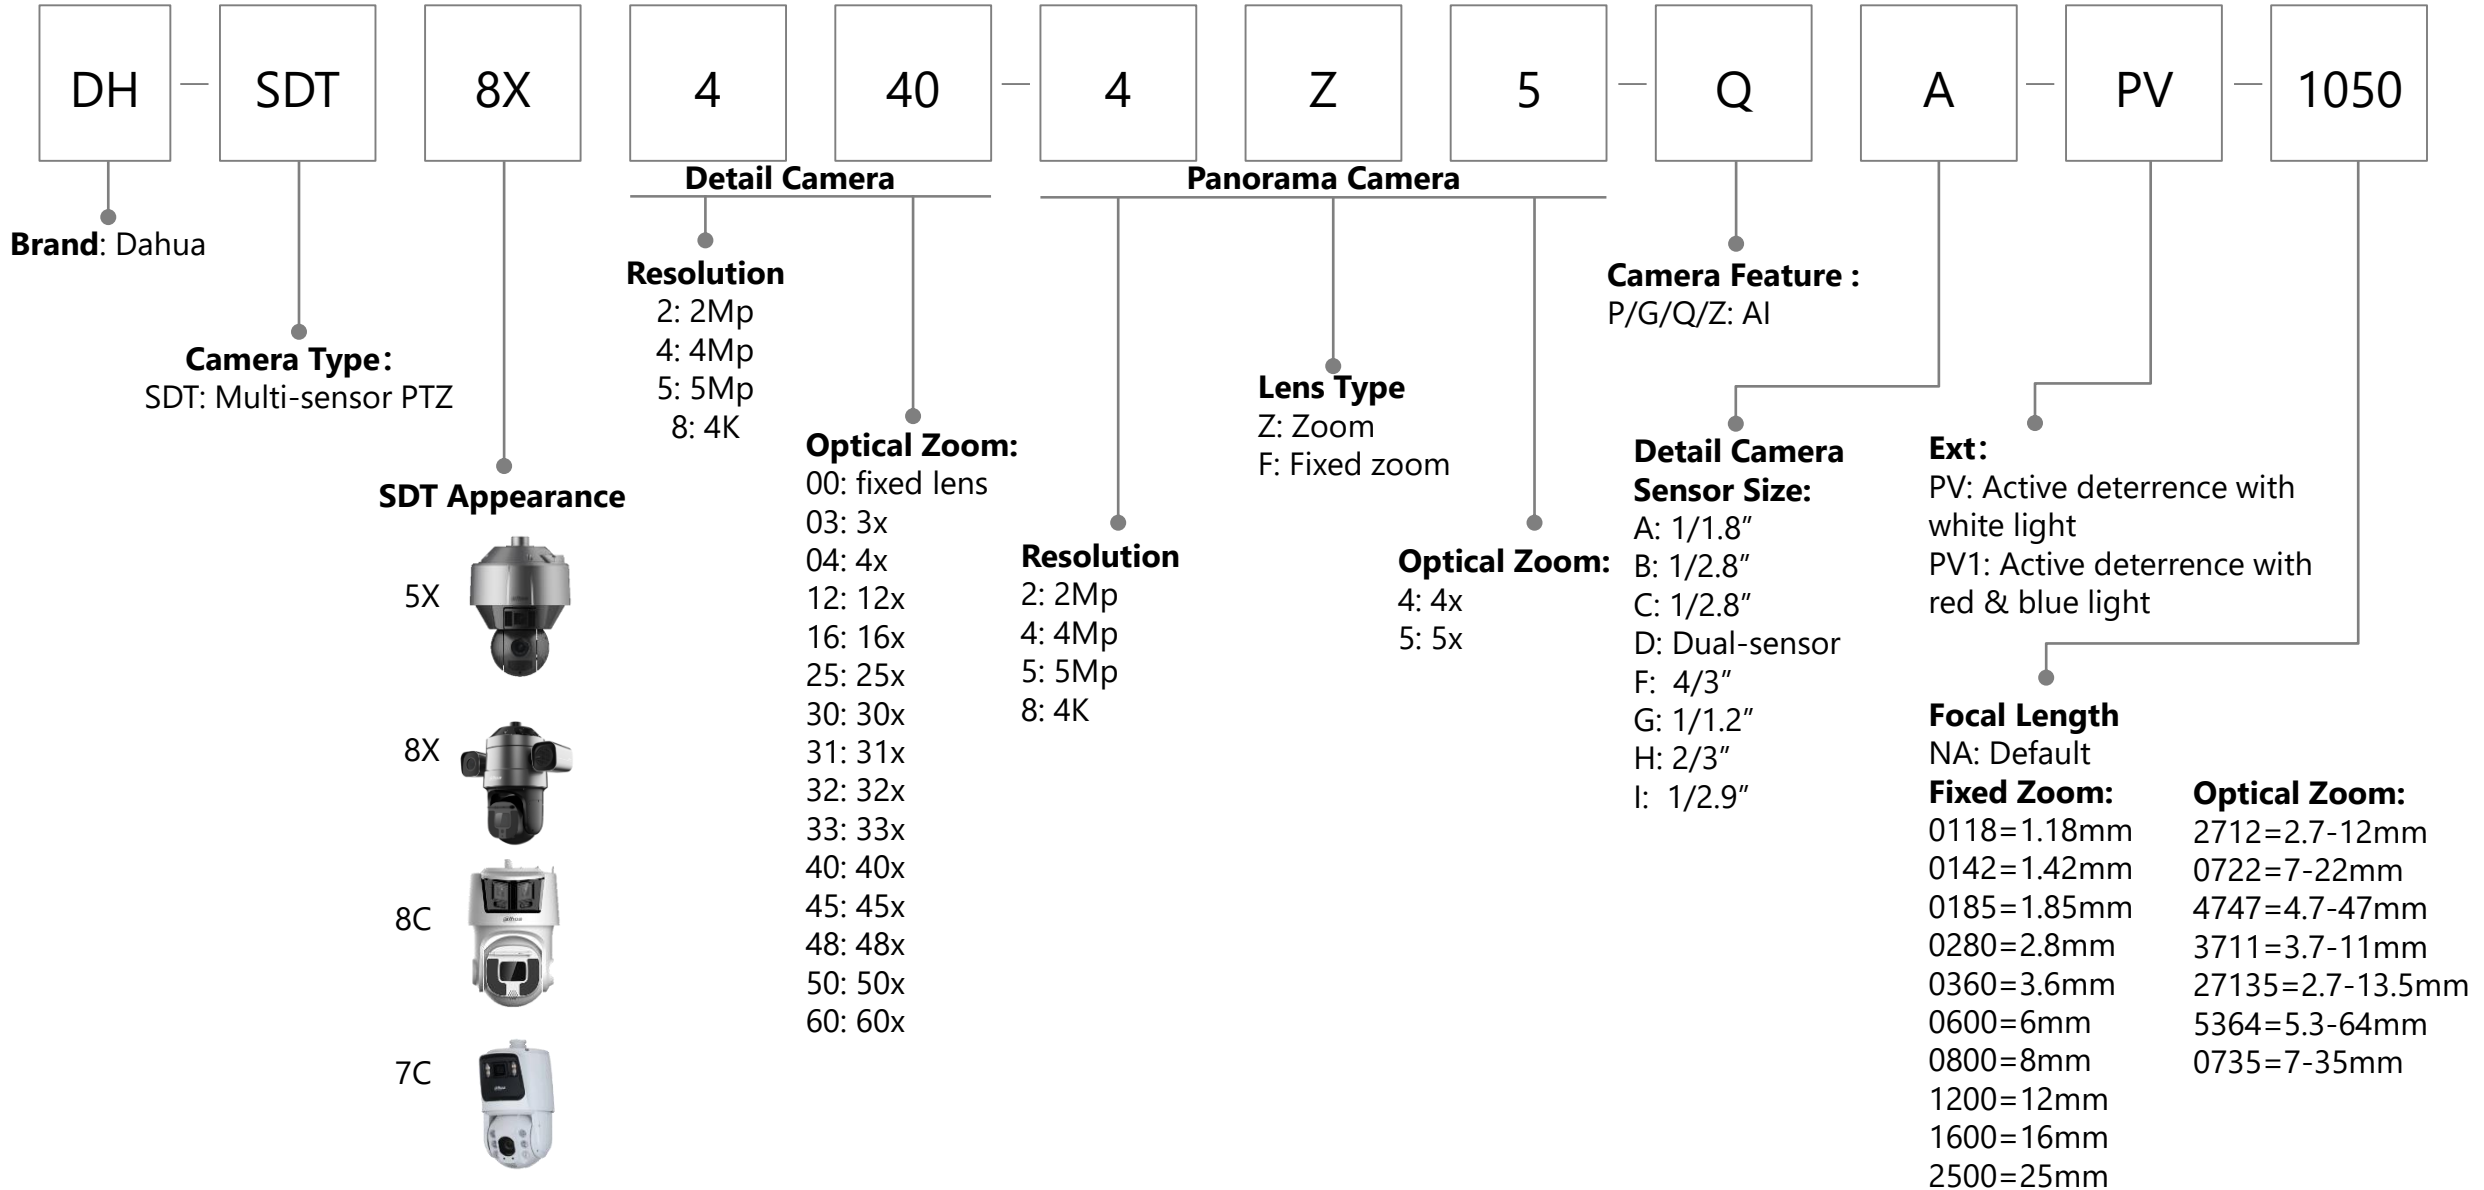

-W: Wireless
 -IRE6: IR 60m
 -PIR: PIR Camera
 -L: White Light
 -S: Siren
 -PV: TiOC Camera

HDCVI Recorder (XVR)

HDCVI Cooper Series (Camera & Recorder)

Network Camera(1/2)

Network Camera(2/2)

Appearance

B: Single IR LEDs IR Bullet
 C: IR Bullet/Mini Dome
 D: Double IR LEDs IR Bullet
 E: IR-Bullet / Dome / Single IR LEDs Plastic Eyeball
 EM: Single IR LEDs Metal Eyeball
 F: Dome / Box Camera / Four IR LEDs IR Bullet
 G: Indoor Dome
 H: VF Bullet(with junction box) / Dome(with junction box) / Eyeball
 K: IR Bullet
 M: S-model Metal Eyeball/ Long IR Bullet
 R: Metal Vandal-proof IR Dome / Metal Bullet/Metal Eyeball
 R1: R1 Dome
 S: Plastic IR Eyeball / Mini IR Bullet
 S1: S1 IR Eyeball
 T: IR Bullet / IR Eyeball
 T1: T1 IR Bullet
 TM: Metal IR Eyeball
 X: Dual-Lens Camera
 DS1: Non-PoE S1 Bullet
 DV: Non-PoE Eyeball
 DG: Non-PoE Bullet

S2: Second generation
 Sn: Nth generation

Network Camera (Panoramic Series)

Network Camera (EZ-IP Series)

General NVR

IVSS

Consumer Camera

Speed Dome

Multi-sensor PTZ Camera

PTZ/Explosion Series/Multi-sensor

Brand:
Dahua

Camera Type:
SDT: Multi-sensor PTZ
PTZ: Positioning System
ECA: Explosion camera

PTZ Appearance
19:RoboPTZ
1A:RoboPTZ
12: general
83: general
85: general
4M: Mobile

ECA Appearance
3A1: general
7A1:general

SDT Appearance

Resolution
2: 2Mp
4: 4Mp
5: 5Mp
8: 4K

Optical Zoom:
00: fixed lens
03: 3x
04: 4x
12: 12x
16: 16x
25: 25x
30: 30x
31: 31x
32: 32x
33: 33x
40: 40x
45: 45x
48: 48x
50: 50x
60: 60x