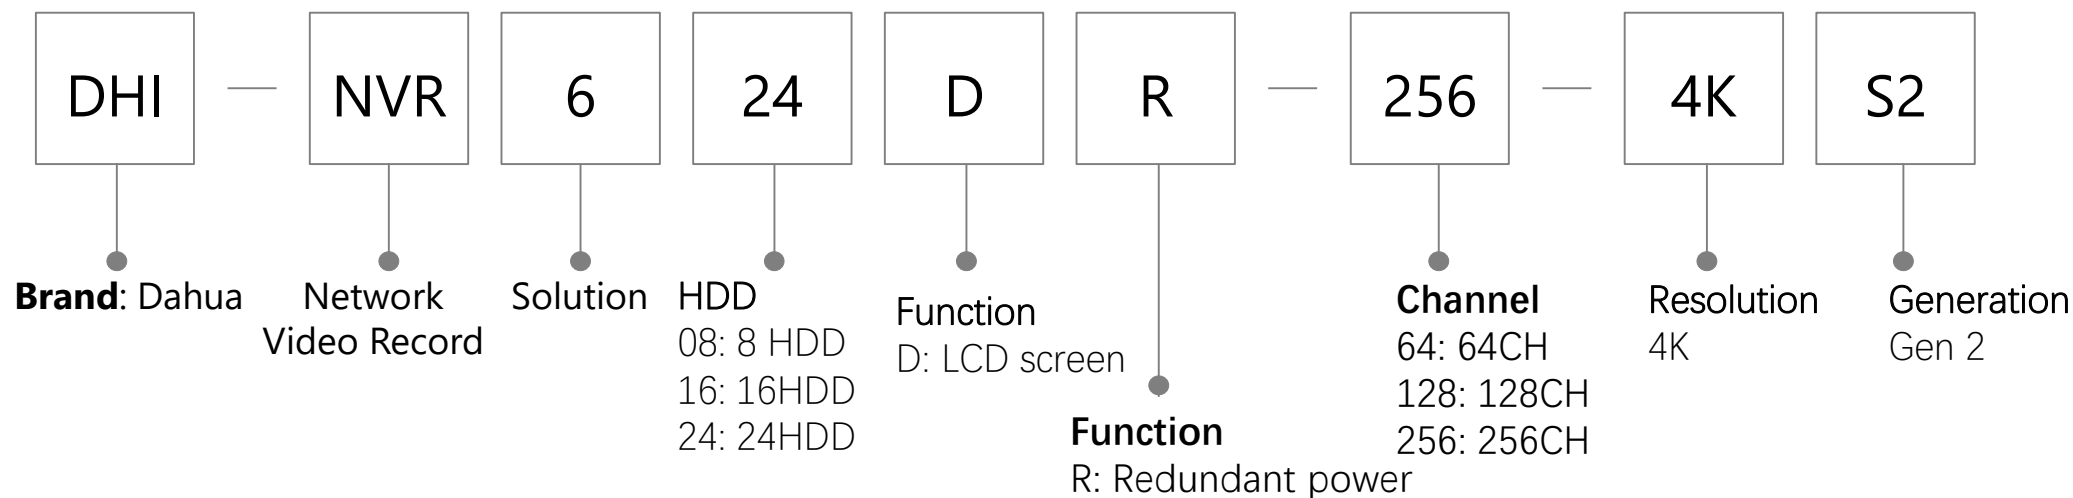

S2: Second generation
 Sn: Nth generation

Network Camera (Panoramic Series)

Network Camera (EZ-IP Series)

General NVR

IVSS

Consumer Camera

Speed Dome

Multi-sensor PTZ Camera

PTZ/Explosion Series/Multi-sensor

Brand:
Dahua

Camera Type:
SDT: Multi-sensor PTZ
PTZ: Positioning System
ECA: Explosion camera

PTZ Appearance
19:RoboPTZ
1A:RoboPTZ
12: general
83: general
85: general
4M: Mobile