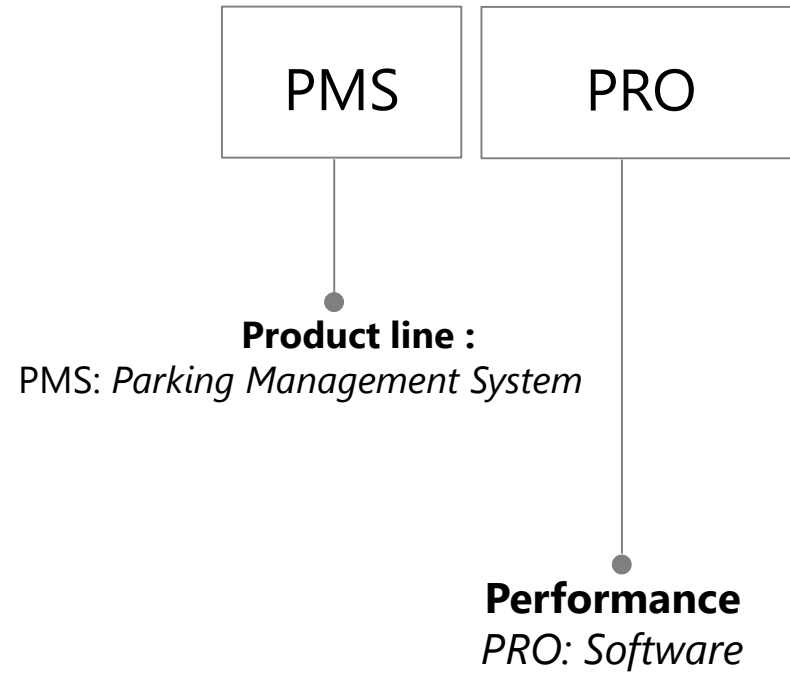

P/T Type:
H: High speed
G: General speed

Interface:
N: Network
C: HD-CVI

AI Function:
F: Ultra AI
R: Pro AI

Camera Ver.
AI Network :
XA, XB, YA,
WA,PA,PB
CVI: LA/LB

Ext1.
A : White light & IR illumination
B : White light illumination
IR: IR illumination(for SD6AL)
W: Wi-Fi
SL: Anti-Corrosion
Y: Anticorrosive coating
G: 4G
5G: 5G
Q: Low power consumption
F: Optical Fiber
H: GPS+gsensor
M: Magnetic encoder

DSS Baseline

DSS: PMS

Switch

Wireless Bridge

—Only for V-Radio series wireless bridge

Video Intercom(Outdoor Station)

Notice: The naming rule is applicable to the products released after 2016

Video Intercom(Indoor Monitor)