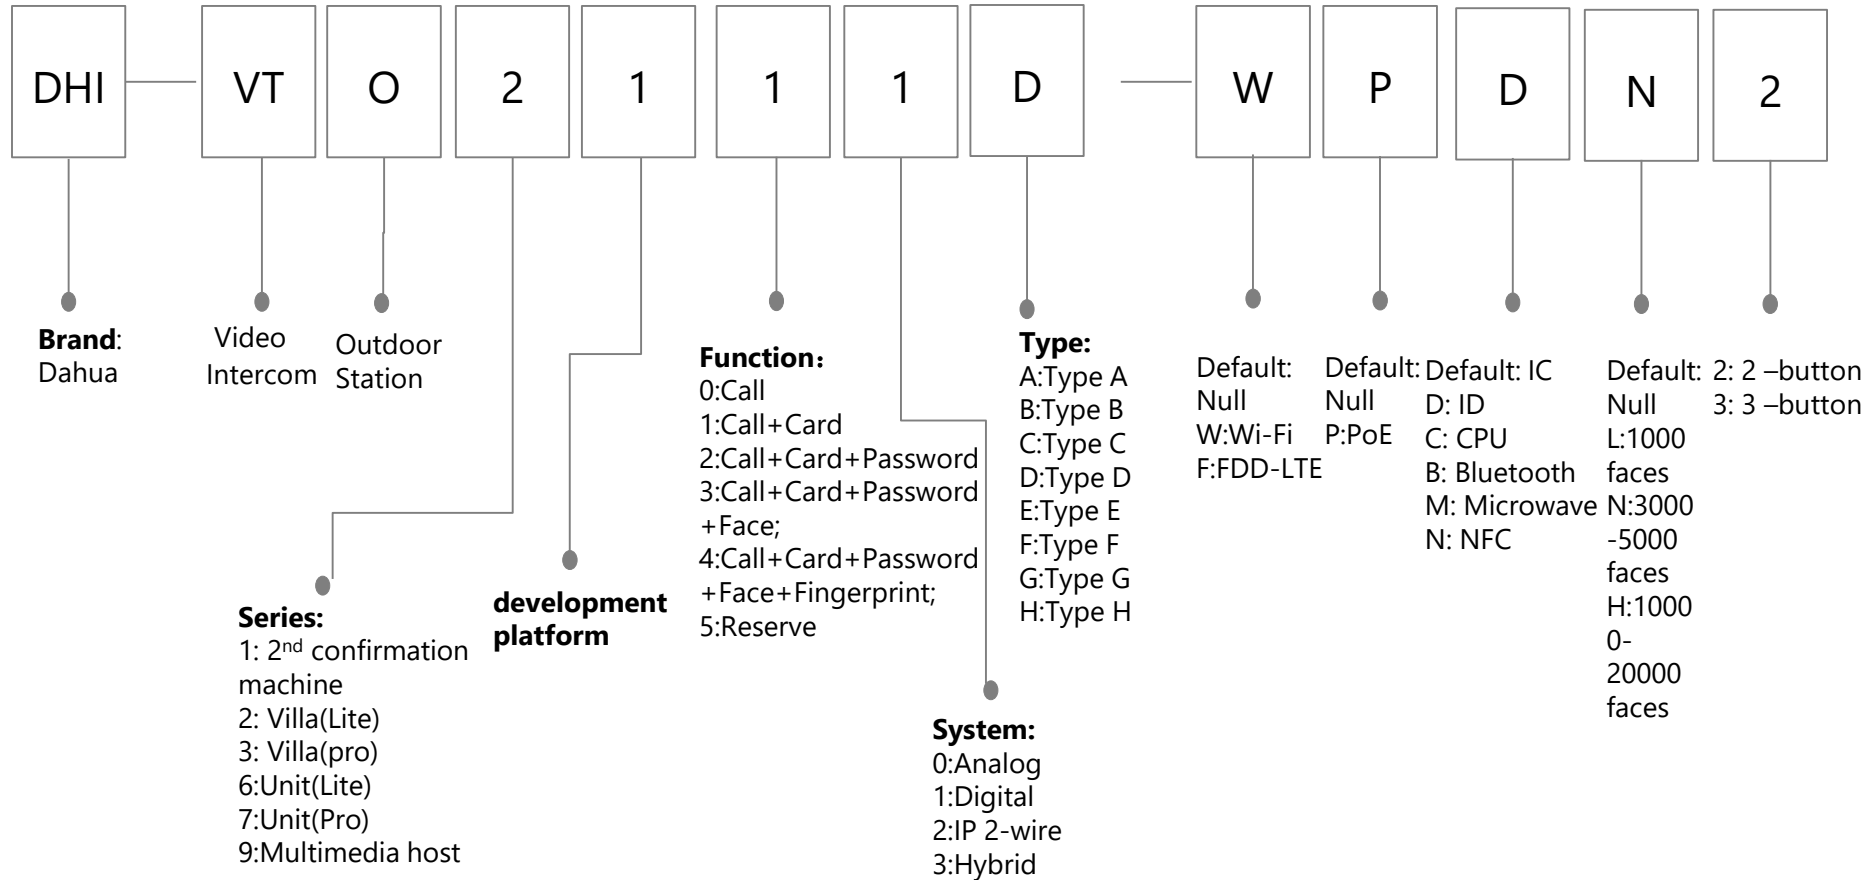

P/T Type:
H: High speed
G: General speed

Interface:
N: Network
C: HD-CVI

AI Function:
F: Ultra AI
R: Pro AI

Camera Ver.
AI Network :
XA, XB, YA,
WA,PA,PB
CVI: LA/LB

Ext1.
A : White light & IR illumination
B : White light illumination
IR: IR illumination(for SD6AL)
W: Wi-Fi
SL: Anti-Corrosion
Y: Anticorrosive coating
G: 4G
5G: 5G
Q: Low power consumption
F: Optical Fiber
H: GPS+gsensor
M: Magnetic encoder

DSS Baseline

DSS: PMS

Switch

Wireless Bridge

—Only for V-Radio series wireless bridge

Video Intercom(Outdoor Station)

Notice: The naming rule is applicable to the products released after 2016

Video Intercom(Indoor Monitor)

Notice: The naming rule is applicable to the products released after 2016

Video Intercom(KIT)

Notice: The naming rule is applicable to the products released after 2019

Alarm (Controller)

Alarm (Keypad)

Alarm (Module)

Access Control (Integrated)

Access Control (Controller)

Access Control(Reader)

Access Control(Module)

Access Control (Attendance)

Access Control (Turnstile)