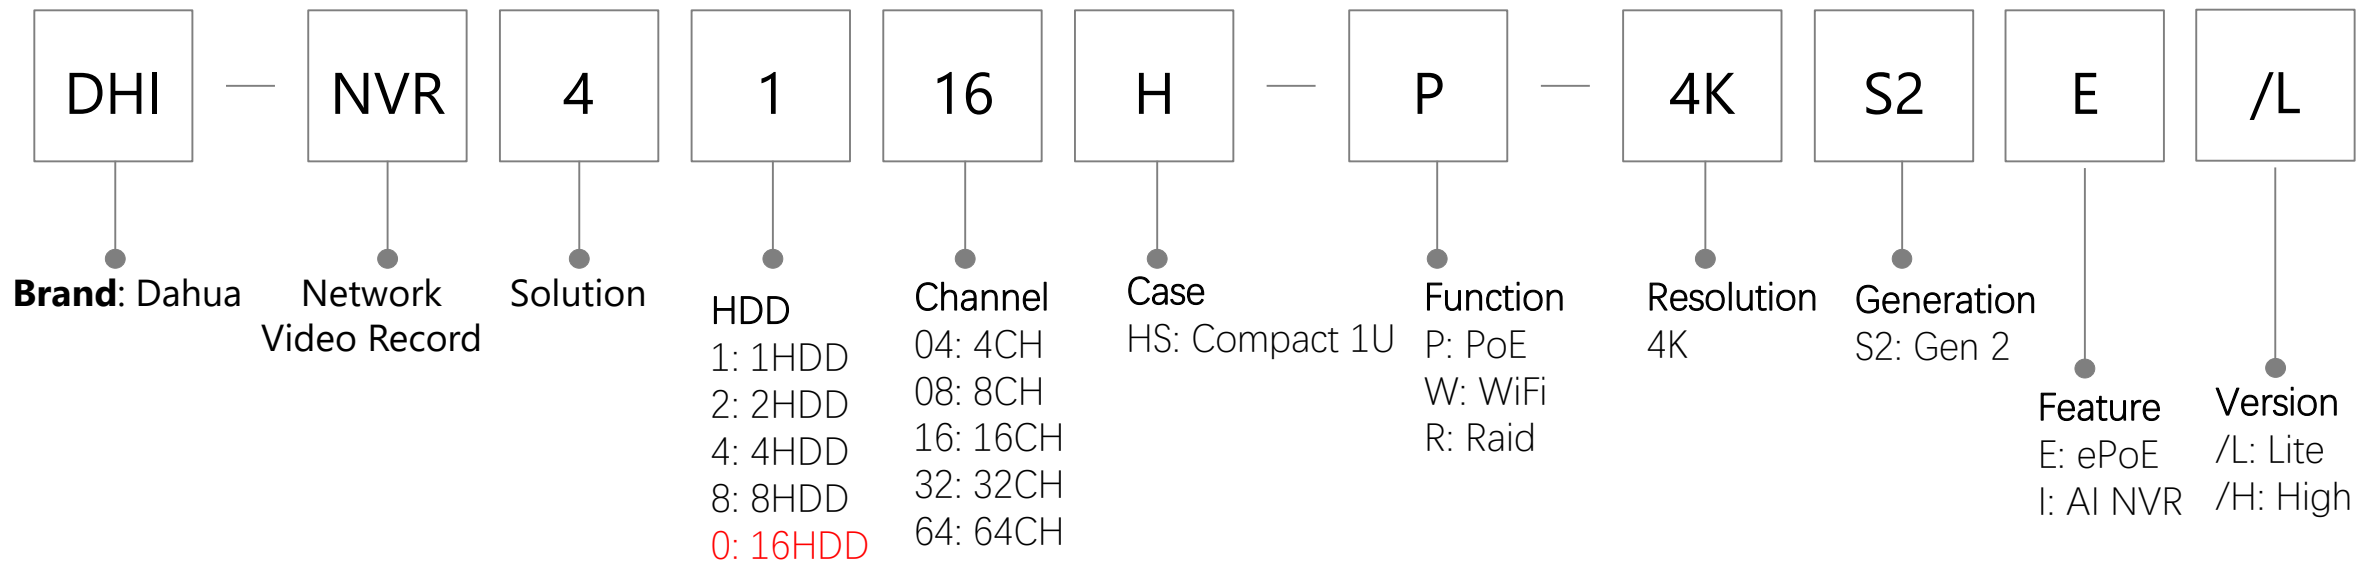

Video format

P: PAL
 N: NTSC

Common function:

BV: Behaviors	4G: 4G	
W: WIFI	SVAC: SVAC encoder	
AW: Audio/Alarm/SD WIFI Camera	NF: Optical port + Network port	
E: E PoE	N2: dual Network port	
M/M12: Mobile	SDI: SDI Interface	
F: Fiber interface	A2: Dual Audio	
H: Heater	WG: WiFi & GPS	
A: Built-in MIC(only for Entry Series)	I:Car bayonet	
A2: Dual Audio	PC: People Counting	
PT: pan &Tilt	FD: Face Detection	
ATC: Anti-Corrosion	FR: Face Recognition	3D: 3 Dimensional
S: SD card	ME: Mobile dome	LI: Dual Light Fusion
AS: Audio & Alarm & SD Card	UWB: Position	PV: Perimeter Vigilance
VF: Vari-focal	WGS:	VM12/HM12: Vertical /Horizontal
SL: Stainless	DAQ: data collection	Installation Mobile Camera
ST: SD Card & Built-in Mic & Speaker &	U:USB	5G:5G
Z: Motorized lens	DT: Subway	VH: ANPR special model
Ix: IR numbers	HT: Aerospace	ATC: Anti-corrosion coating
NI: Full color, non IR	JM: Encryption	PD: Parking space status detection
LED: White light illumination	D2: Dual sensor	
Z4/5/12: 4/5/12X zoom	IL: IR and LED	
L1/L2/L3/L4/L5: Lens		
IRA: Bullet		
IRE6: IR Bullet		
MF: More Frame		
SFC: Separated Front Cover		

S2: Second generation
 Sn: Nth generation

Network Camera (Panoramic Series)

Network Camera (EZ-IP Series)

General NVR

IVSS

Consumer Camera

Speed Dome

Multi-sensor PTZ Camera

PTZ/Explosion Series/Multi-sensor

Brand:
Dahua

Camera Type:
SDT: Multi-sensor PTZ
PTZ: Positioning System
ECA: Explosion camera

PTZ Appearance
19:RoboPTZ
1A:RoboPTZ
12: general
83: general
85: general
4M: Mobile