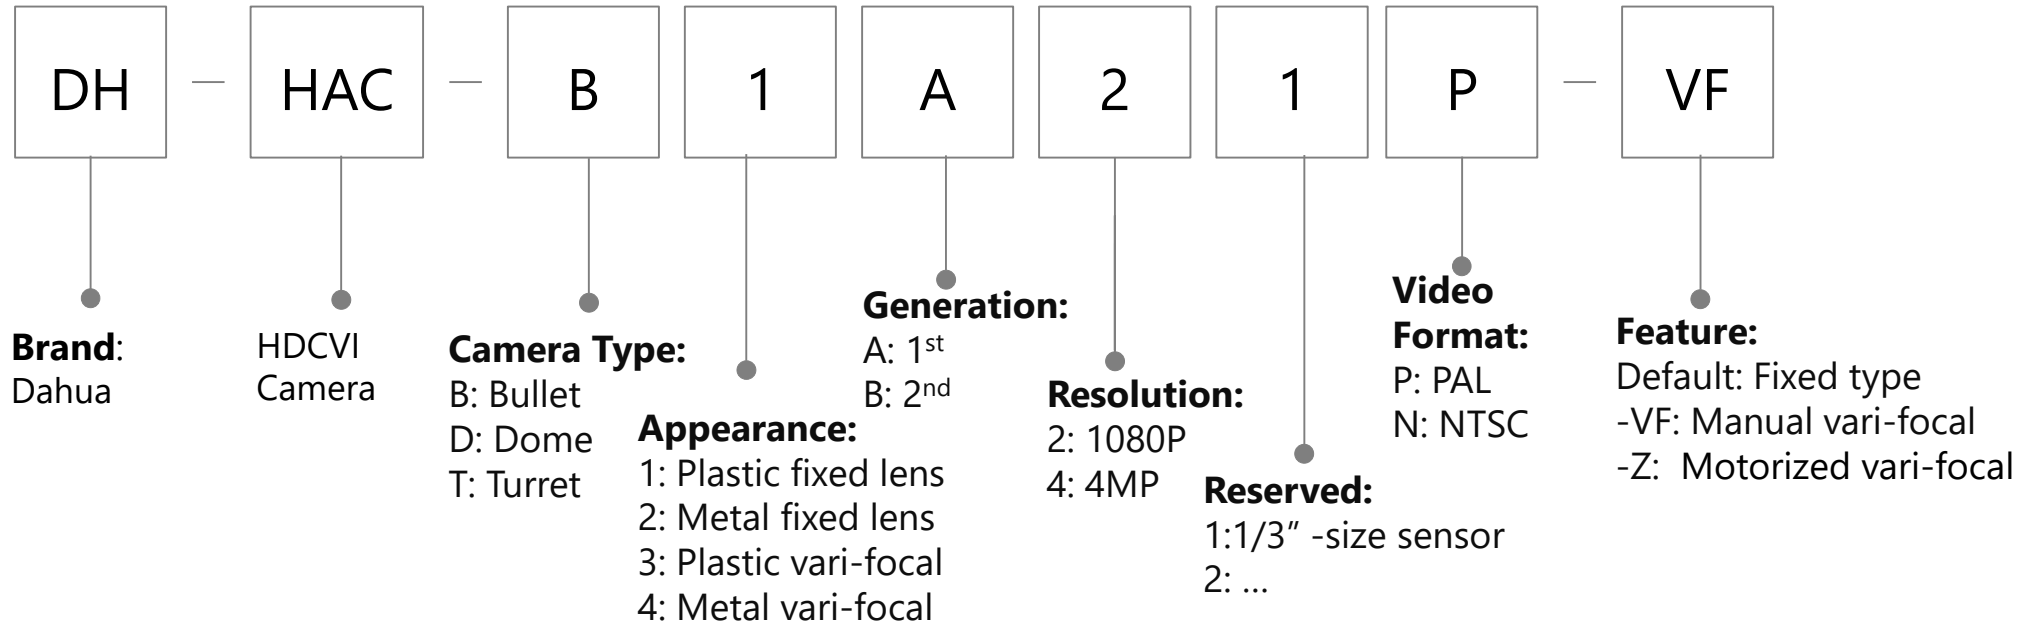

Video Format:

P: PAL
 N: NTSC

Feature:

-VF: Manual vari-focal
 -Z: Motorized vari-focal
 -H: With built-in heater
 -T: With SDI output
 -A: Built-in mic
 -DP: Dual-power
 (AC24V/DC12V)
 -POC: Power over coax
 -LED: White light
 -DIP: Dip switch
 -VP: Vandal proof
 -TH: Temperature & Humidity

-W: Wireless
 -IRE6: IR 60m
 -PIR: PIR Camera
 -L: White Light
 -S: Siren
 -PV: TiOC Camera

HDCVI Recorder (XVR)

HDCVI Cooper Series (Camera & Recorder)

Network Camera(1/2)

Network Camera(2/2)

Appearance

B: Single IR LEDs IR Bullet
 C: IR Bullet/Mini Dome
 D: Double IR LEDs IR Bullet
 E: IR-Bullet / Dome / Single IR LEDs Plastic Eyeball
 EM: Single IR LEDs Metal Eyeball
 F: Dome / Box Camera / Four IR LEDs IR Bullet
 G: Indoor Dome
 H: VF Bullet(with junction box) / Dome(with junction box) / Eyeball
 K: IR Bullet
 M: S-model Metal Eyeball/ Long IR Bullet
 R: Metal Vandal-proof IR Dome / Metal Bullet/Metal Eyeball
 R1: R1 Dome
 S: Plastic IR Eyeball / Mini IR Bullet
 S1: S1 IR Eyeball
 T: IR Bullet / IR Eyeball
 T1: T1 IR Bullet
 TM: Metal IR Eyeball
 X: Dual-Lens Camera
 DS1: Non-PoE S1 Bullet
 DV: Non-PoE Eyeball
 DG: Non-PoE Bullet