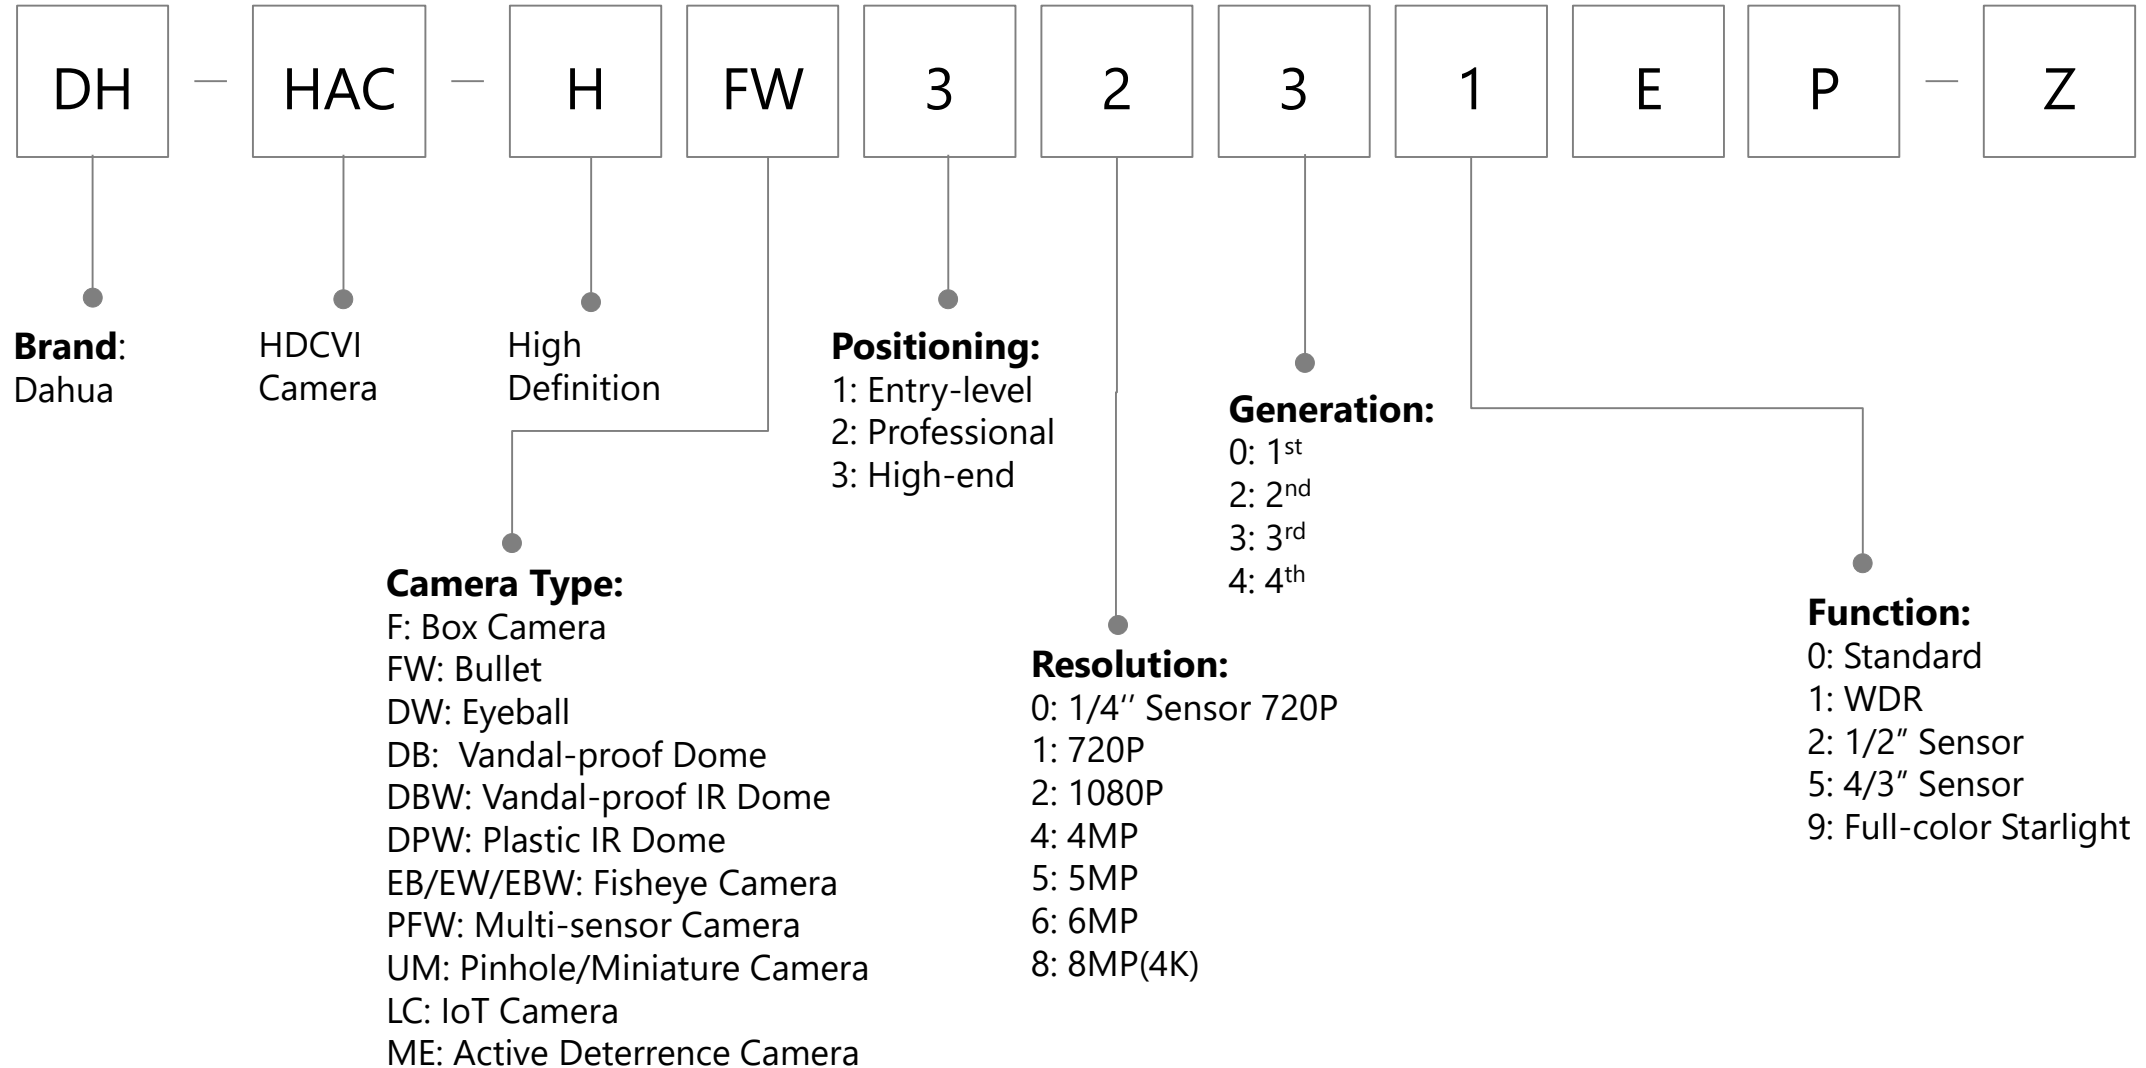

HDCVI Camera (1/2)

HDCVI Camera (2/2)

Case:

A: PIR Cube
 B: Active Deterrence Bullet/
 Pinhole Camera
 C: Active Deterrence Bullet /
 Plastic Bullet
 CM: Metal Bullet
 D: Active Deterrence Bullet/
 Metal Bullet
 E: Metal Bullet/Metal Dome/
 Active Deterrence Eyeball
 EQ: Active Deterrence Quick-to-
 install Eyeball
 EM: Metal Eyeball
 F: Metal Wedge Dome
 G: Micro-size Bullet/ Box
 M: Metal Eyeball

R: Plastic Bullet/ Plastic Eyeball
 R-Z: Metal Bullet/ Metal Dome
 S: Metal Bullet
 SL: Plastic Bullet/ Plastic Eyeball
 T: Metal Bullet/ Metal Eyeball
 T-Z: Metal Bullet/ Metal Eyeball
 T-I8: Large size Metal Bullet
 TE: Metal+Plastic Eyeball
 TH-I4: IR 40m Bullet (Metal Bracket)
 TH-I8: IR 80m Bullet (Metal Bracket)
 TL: Bullet/Eyeball
 TLM: Metal Bracket Bullet
 TQ: Quick-to-install Eyeball (82mm)
 TLQ: Quick-to-install Eyeball (69mm)
 TLMQ: Quick-to-install Metal Eyeball(69mm)
 TMQ: Quick-to-install Metal Eyeball (82mm)
 TRQ: Quick-to-install Eyeball (Without IP67) (69mm)

Video Format:

P: PAL
 N: NTSC

Feature:

-VF: Manual vari-focal
 -Z: Motorized vari-focal
 -H: With built-in heater
 -T: With SDI output
 -A: Built-in mic
 -DP: Dual-power
 (AC24V/DC12V)
 -POC: Power over coax
 -LED: White light
 -DIP: Dip switch
 -VP: Vandal proof
 -TH: Temperature & Humidity

Access Control (Integrated)

Access Control (Controller)

Access Control(Reader)

Access Control(Module)

Access Control (Attendance)

Access Control (Turnstile)