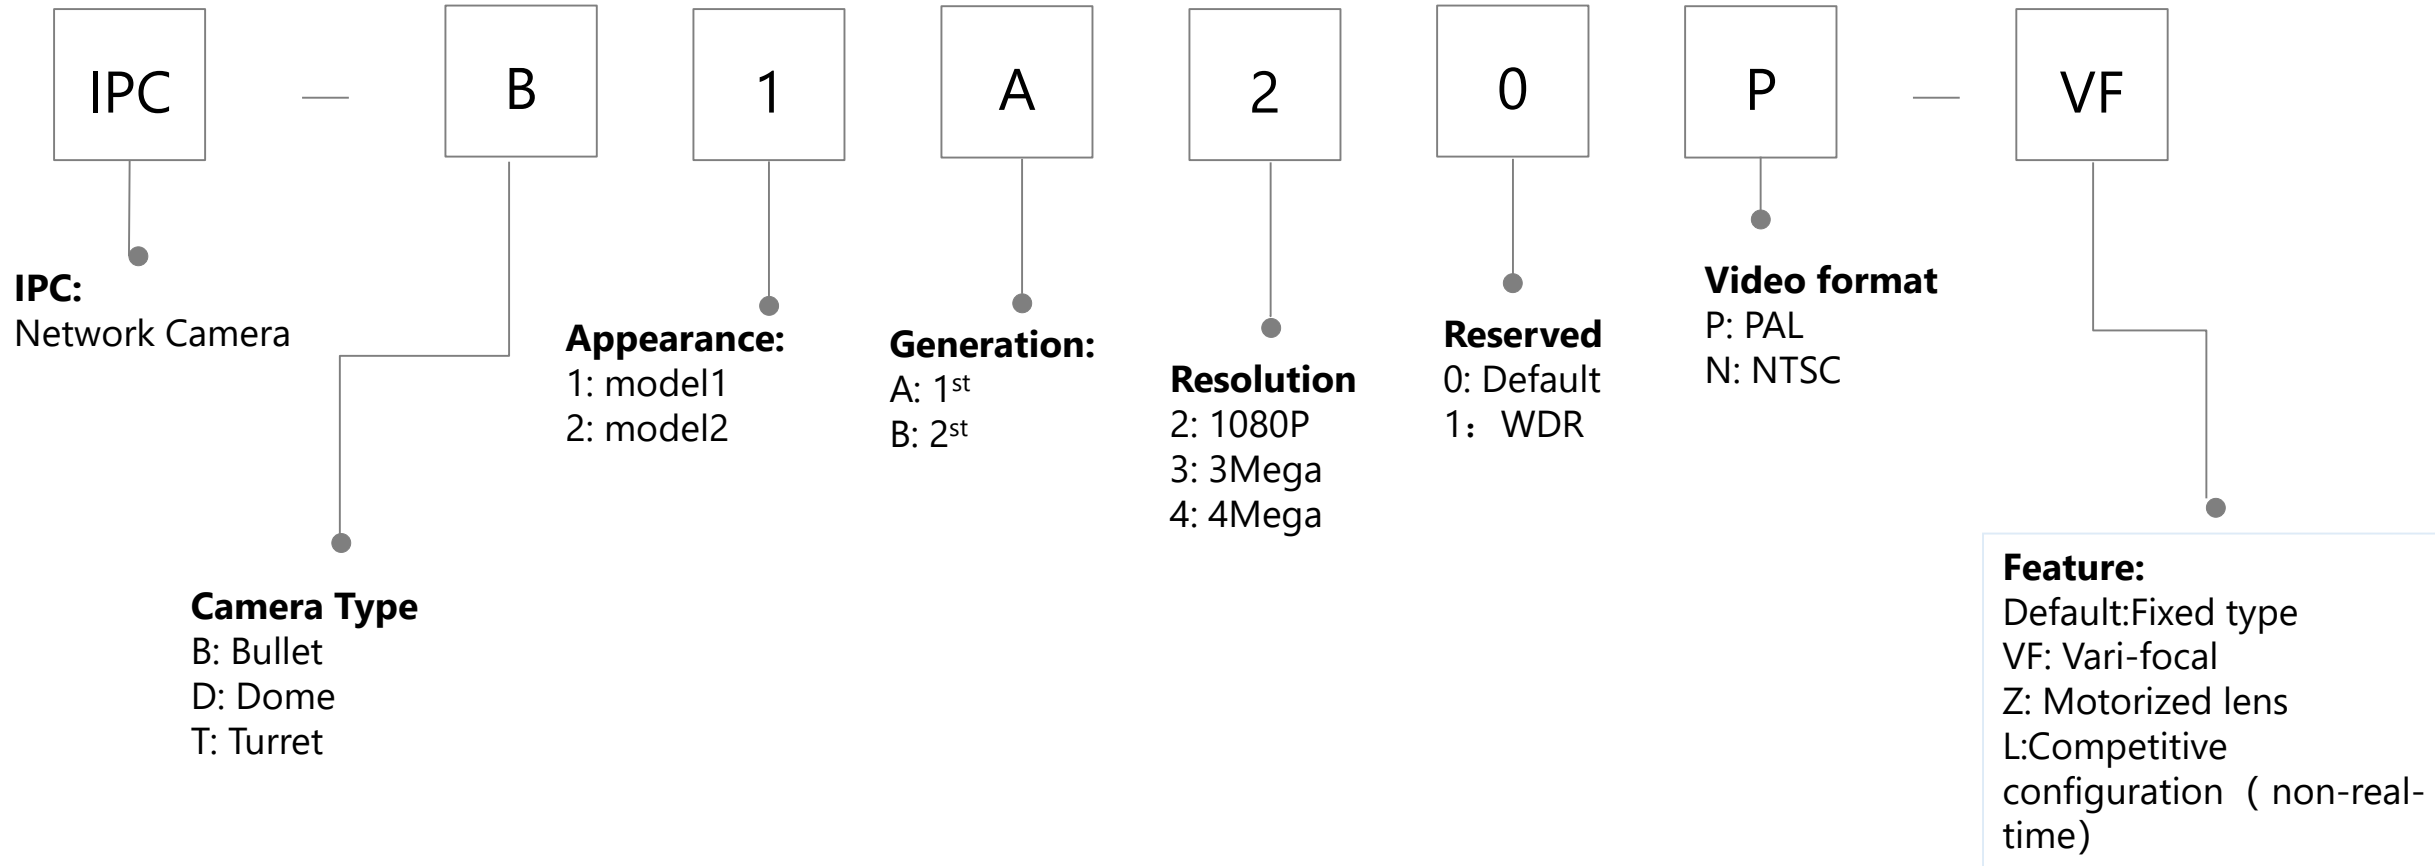

Network Camera (EZ-IP Series)