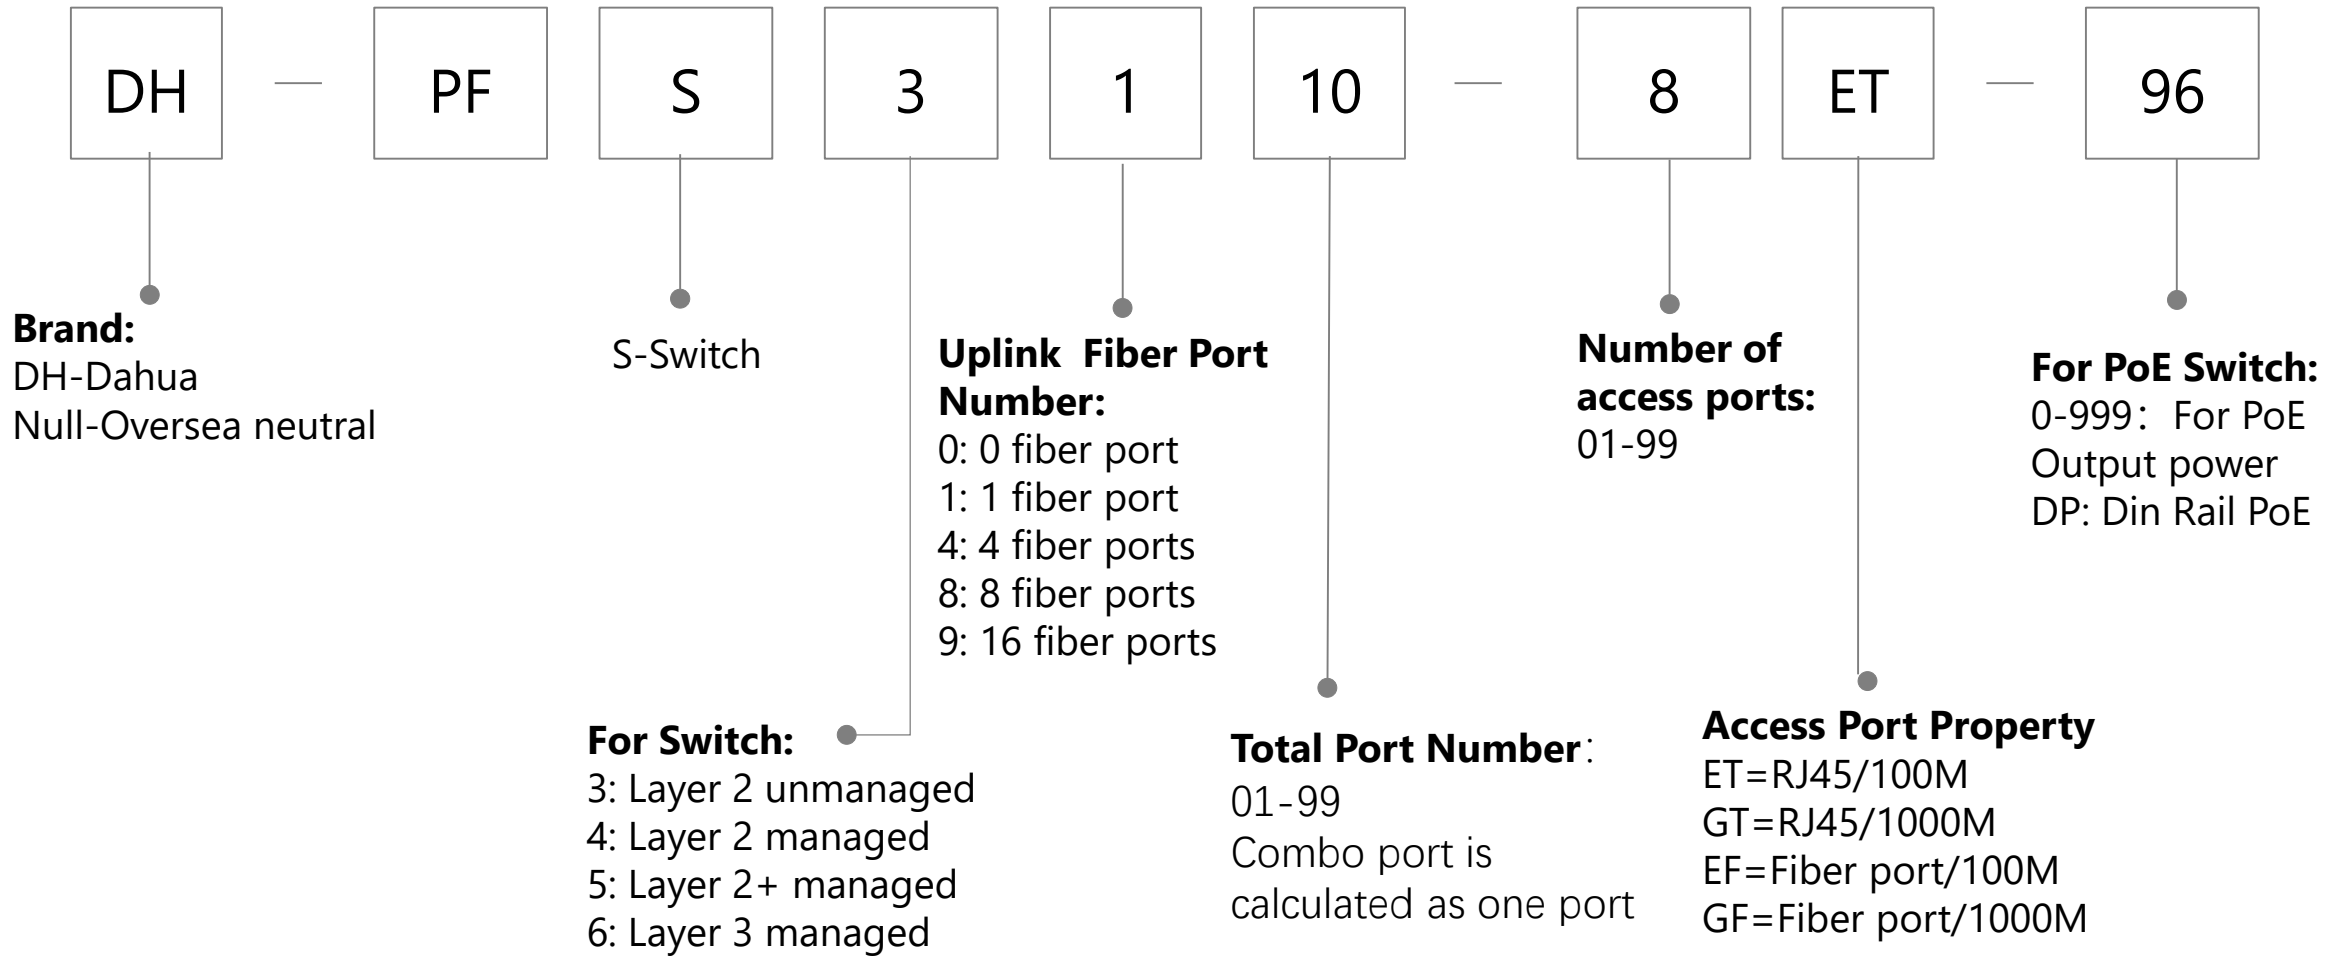

P/T Type:
H: High speed
G: General speed

Interface:
N: Network
C: HD-CVI

AI Function:
F: Ultra AI
R: Pro AI

Camera Ver.
AI Network :
XA, XB, YA,
WA,PA,PB
CVI: LA/LB

Ext1.
A : White light & IR illumination
B : White light illumination
IR: IR illumination(for SD6AL)
W: Wi-Fi
SL: Anti-Corrosion
Y: Anticorrosive coating
G: 4G
5G: 5G
Q: Low power consumption
F: Optical Fiber
H: GPS+gsensor
M: Magnetic encoder

DSS Baseline

DSS: PMS

Switch

Wireless Bridge

—Only for V-Radio series wireless bridge

Video Intercom(Outdoor Station)

Notice: The naming rule is applicable to the products released after 2016

Video Intercom(Indoor Monitor)