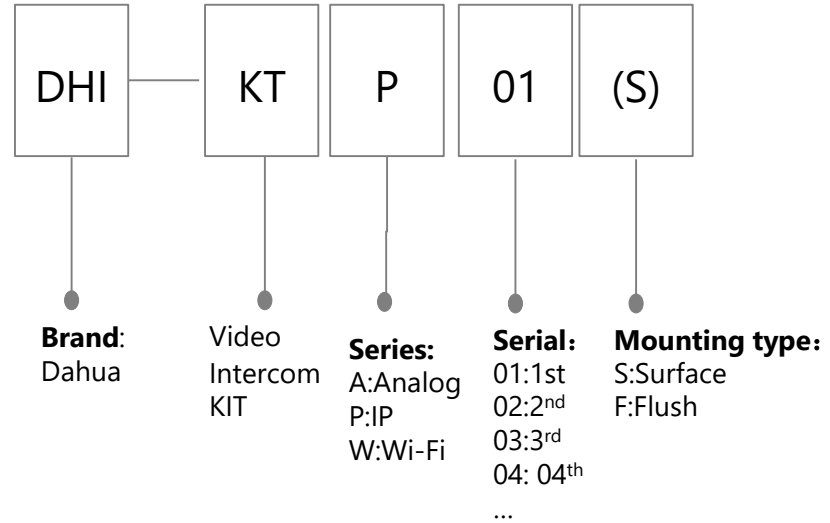

P/T Type:
H: High speed
G: General speed

Interface:
N: Network
C: HD-CVI

AI Function:
F: Ultra AI
R: Pro AI

Camera Ver.
AI Network :
XA, XB, YA,
WA,PA,PB
CVI: LA/LB

Ext1.
A : White light & IR illumination
B : White light illumination
IR: IR illumination(for SD6AL)
W: Wi-Fi
SL: Anti-Corrosion
Y: Anticorrosive coating
G: 4G
5G: 5G
Q: Low power consumption
F: Optical Fiber
H: GPS+gsensor
M: Magnetic encoder

DSS Baseline

DSS: PMS

Switch

Wireless Bridge

—Only for V-Radio series wireless bridge

Video Intercom(Outdoor Station)

Notice: The naming rule is applicable to the products released after 2016

Video Intercom(Indoor Monitor)

Notice: The naming rule is applicable to the products released after 2016

Video Intercom(KIT)

Notice: The naming rule is applicable to the products released after 2019

Alarm (Controller)

Alarm (Keypad)

Alarm (Module)

Access Control (Integrated)

Access Control (Controller)

Access Control(Reader)

Access Control(Module)

Access Control (Attendance)

Access Control (Turnstile)