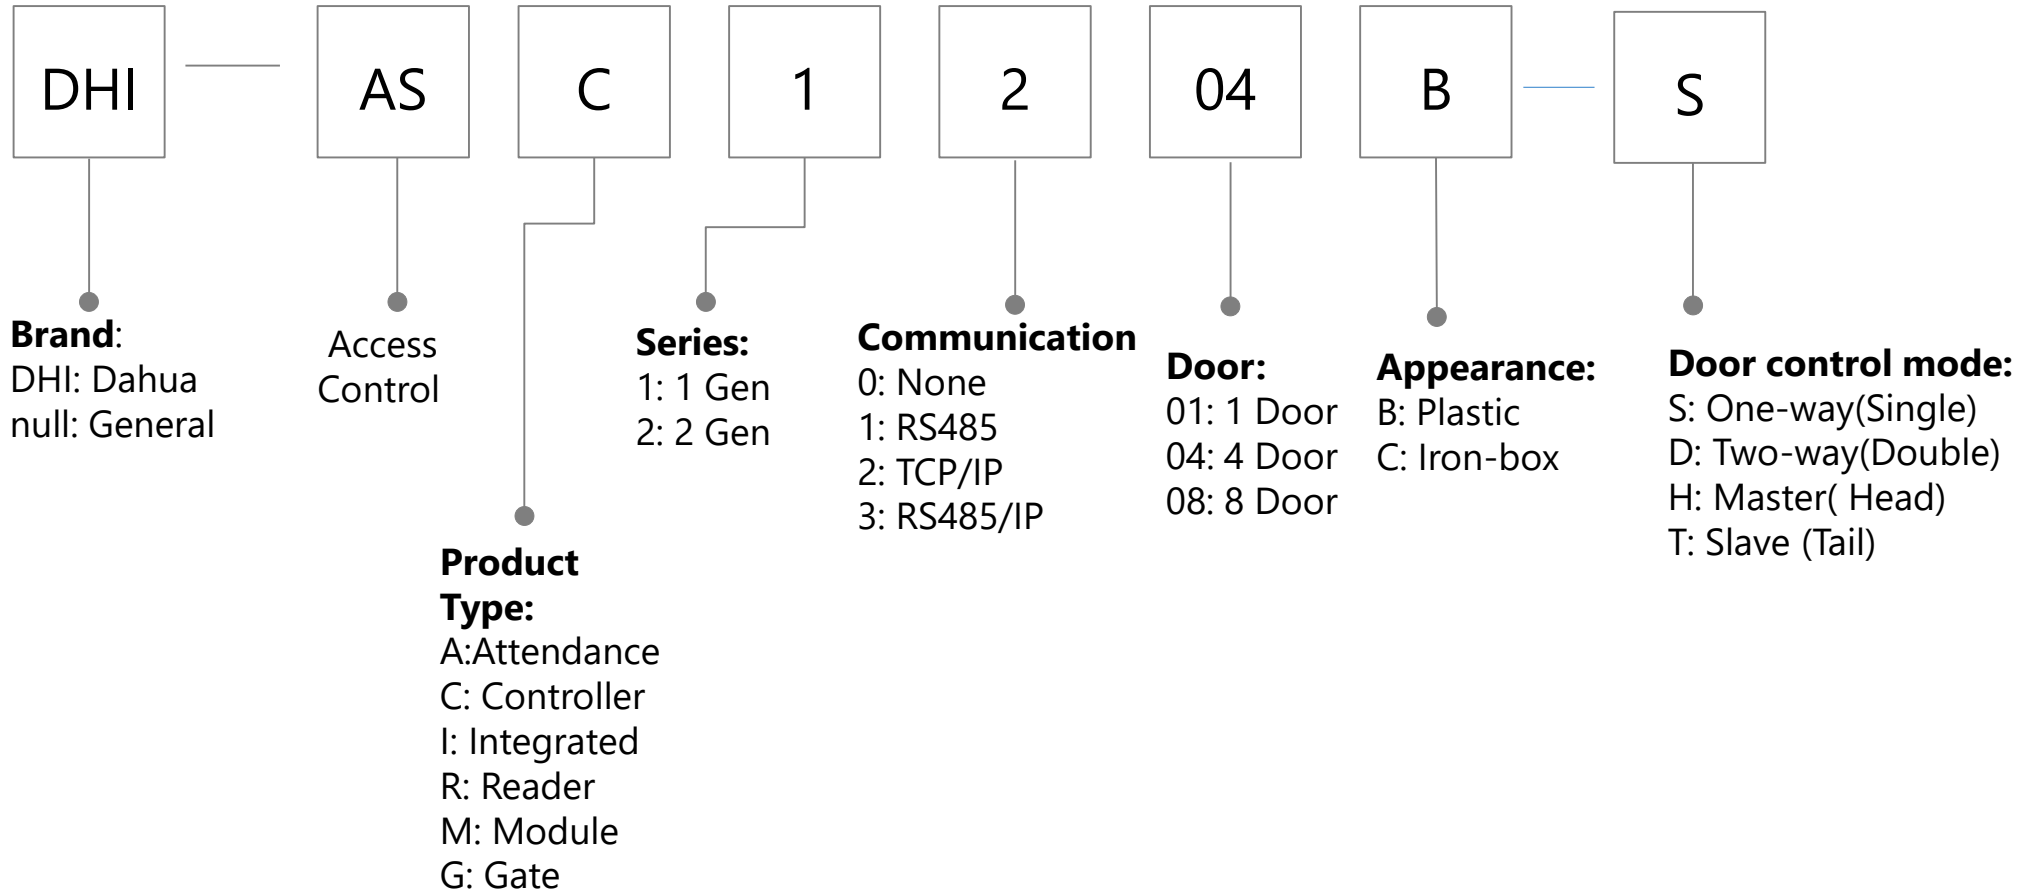

DSS Baseline

DSS: PMS

Switch

Wireless Bridge

—Only for V-Radio series wireless bridge

Video Intercom(Outdoor Station)

Notice: The naming rule is applicable to the products released after 2016

Video Intercom(Indoor Monitor)

Notice: The naming rule is applicable to the products released after 2016

Video Intercom(KIT)

Notice: The naming rule is applicable to the products released after 2019

Alarm (Controller)

Alarm (Keypad)

Alarm (Module)

Access Control (Integrated)

Access Control (Controller)

Access Control(Reader)

Access Control(Module)

Access Control (Attendance)

Access Control (Turnstile)